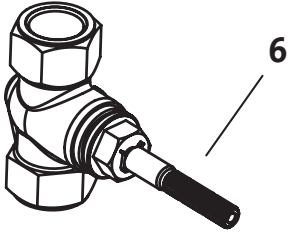

818 Series

1/2" or 3/4" Wall Valve - Cross

818/043/... 818/053/... 818/063/...

818/044/... 818/054/... 818/064/...

818/743/... 818/753/... 818/765/...

JADO

1/2" Wall Valve

865/001/191