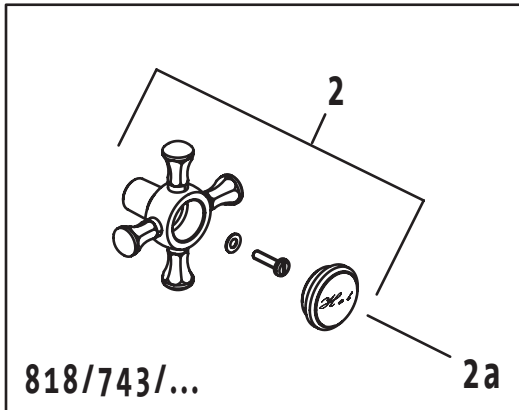

## 1/2" Wall Valve

865/001/191

## 3/4" Wall Valve

865/101/191

Replace "XXX" with the appropriate finish code:

Polished Chrome = 100, Brushed Nickel = 144,  
Platinum Nickel = 150, Diamond Finish = 167

Example Repair Part order:

H960571.100 in Polished Chrome  
H960571.144 in Brushed Nickel

Pos.	Description	Repair Part Number	Delivery quantity	Pos.	Description	Repair Part Number	Delivery quantity
1	Cross Handle Set "Plain"	H960571.XXX	1 Set	4	Barrel Sleeve	H960202.XXX	1 Piece
1a	Handle Cap "Plain"	H960483.XXX	1 Set	5	Rosette	H961660.XXX	1 Piece
2	Cross Handle Set "Hot"	H960569.XXX	1 Set	6	1/2" Cartridge	H960520.191	1 Piece
2a	Handle Cap "Hot"	H960498.XXX	1 Set	7	3/4" Cartridge	H960935.191	1 Piece
3	Cross Handle Set "Cold"	H960570.XXX	1 Set	8	All Metal Handle Cap	H960483.XXX	1 Piece
3a	Handle Cap "Cold"	H960517.XXX	1 Set	9	Barrel Sleeve Extension	H960202.XXX	1 Piece
				10	Stem Extension	H960764.191	1 Piece
				11	Tapered Sleeve	H960357.XXX	1 Piece