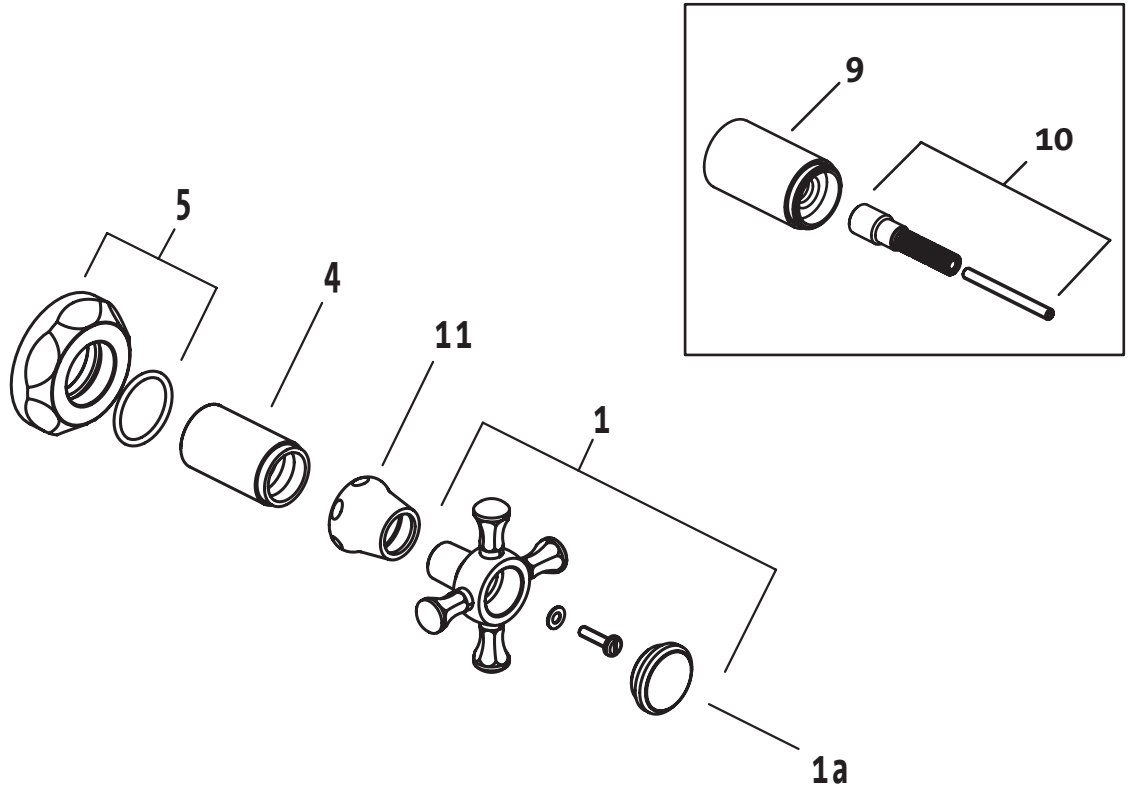

## 1/2" Wall Valve

865/001/191

## 3/4" Wall Valve

865/101/191

Replace "XXX" with the appropriate finish code:

Polished Chrome = 100, Brushed Nickel = 144,  
Platinum Nickel = 150, Diamond Finish = 167

Example Repair Part order:

H960571.100 in Polished Chrome  
H960571.144 in Brushed Nickel

Pos.	Description	Repair Part Number	Delivery quantity	Pos.	Description	Repair Part Number	Delivery quantity
1	Cross Handle Set "Plain"	H960571.XXX	1 Set	4	Barrel Sleeve	H960202.XXX	1 Piece
1a	Handle Cap "Plain"	H960483.XXX	1 Set	5	Rosette	H961660.XXX	1 Piece
2	Cross Handle Set "Hot"	H960569.XXX	1 Set	6	1/2" Cartridge	H960520.191	1 Piece
2a	Handle Cap "Hot"	H960498.XXX	1 Set	7	3/4" Cartridge	H960935.191	1 Piece
3	Cross Handle Set "Cold"	H960570.XXX	1 Set	8	All Metal Handle Cap	H960483.XXX	1 Piece
3a	Handle Cap "Cold"	H960517.XXX	1 Set	9	Barrel Sleeve Extension	H960202.XXX	1 Piece
				10	Stem Extension	H960764.191	1 Piece
				11	Tapered Sleeve	H960357.XXX	1 Piece