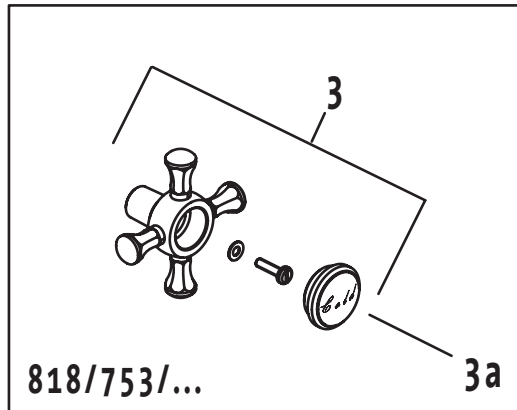

# 818 Series

1/2" or 3/4" Wall Valve - Cross

818/043/... 818/053/... 818/063/...

818/044/... 818/054/... 818/064/...

818/743/... 818/753/... 818/765/...

## 1/2" Wall Valve

865/001/191

## 3/4" Wall Valve

865/101/191

Replace "XXX" with the appropriate finish code:

Polished Chrome = 100, Brushed Nickel = 144,  
Platinum Nickel = 150, Diamond Finish = 167

Example Repair Part order:

H960571.100 in Polished Chrome  
H960571.144 in Brushed Nickel

Pos.	Description	Repair Part Number	Delivery quantity	Pos.	Description	Repair Part Number	Delivery quantity
1	Cross Handle Set "Plain"	H960571.XXX	1 Set	4	Barrel Sleeve	H960202.XXX	1 Piece
1a	Handle Cap "Plain"	H960483.XXX	1 Set	5	Rosette	H961660.XXX	1 Piece
2	Cross Handle Set "Hot"	H960569.XXX	1 Set	6	1/2" Cartridge	H960520.191	1 Piece
2a	Handle Cap "Hot"	H960498.XXX	1 Set	7	3/4" Cartridge	H960935.191	1 Piece
3	Cross Handle Set "Cold"	H960570.XXX	1 Set	8	All Metal Handle Cap	H960483.XXX	1 Piece
3a	Handle Cap "Cold"	H960517.XXX	1 Set	9	Barrel Sleeve Extension	H960202.XXX	1 Piece
				10	Stem Extension	H960764.191	1 Piece
				11	Tapered Sleeve	H960357.XXX	1 Piece