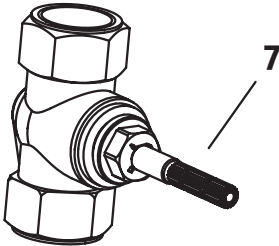

# 818 Series

1/2" or 3/4" Wall Valve - Cross

818/043/... 818/053/... 818/063/...

818/044/... 818/054/... 818/064/...

818/743/... 818/753/... 818/765/...

## 1/2" Wall Valve

865/001/191

## 3/4" Wall Valve

865/101/191

Replace "XXX" with the appropriate finish code:

Polished Chrome = 100, Brushed Nickel = 144,  
Platinum Nickel = 150, Diamond Finish = 167

Example Repair Part order:

H960571.100 in Polished Chrome  
H960571.144 in Brushed Nickel

Pos.	Description	Repair Part Number	Delivery quantity	Pos.	Description	Repair Part Number	Delivery quantity
1	Cross Handle Set "Plain"	H960571.XXX	1 Set	4	Barrel Sleeve	H960202.XXX	1 Piece
1a	Handle Cap "Plain"	H960483.XXX	1 Set	5	Rosette	H961660.XXX	1 Piece
2	Cross Handle Set "Hot"	H960569.XXX	1 Set	6	1/2" Cartridge	H960520.191	1 Piece
2a	Handle Cap "Hot"	H960498.XXX	1 Set	7	3/4" Cartridge	H960935.191	1 Piece
3	Cross Handle Set "Cold"	H960570.XXX	1 Set	8	All Metal Handle Cap	H960483.XXX	1 Piece
3a	Handle Cap "Cold"	H960517.XXX	1 Set	9	Barrel Sleeve Extension	H960202.XXX	1 Piece
				10	Stem Extension	H960764.191	1 Piece
				11	Tapered Sleeve	H960357.XXX	1 Piece