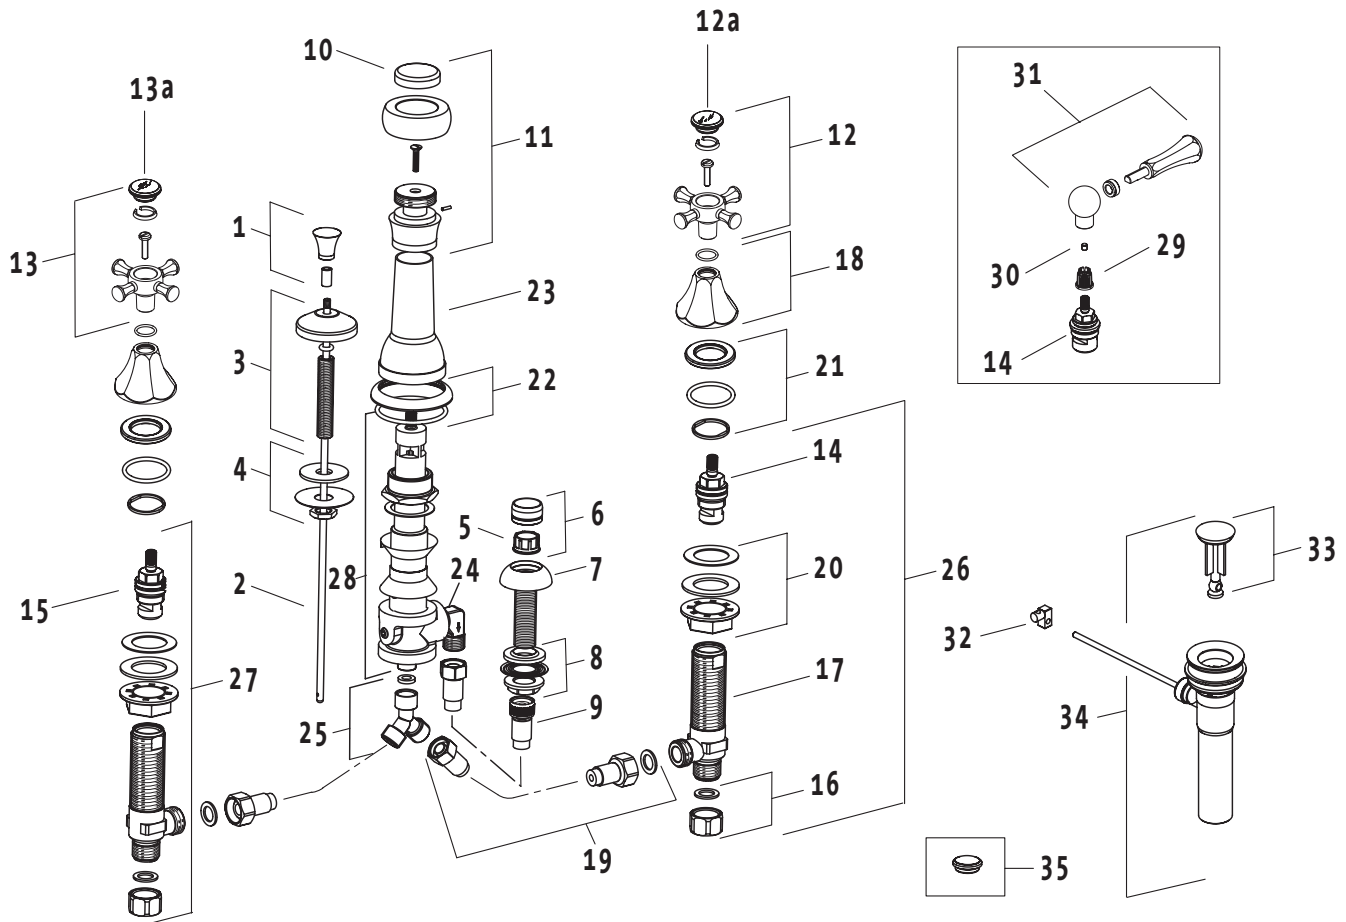

818 Series

3-Hole Bidet Set with Vacuum Breaker

818/338/... 818/388/...

JADO

Replace "XXX" with the appropriate finish code:

Polished Chrome = 100, Brushed Nickel = 144
 Platinum Nickel = 150, Diamond = 167

Example Repair Part order:

H960850.100 in Polished Chrome
 H960850.144 in Brushed Nickel

Pos.	Description	Repair Part Number	Delivery quantity	Pos.	Description	Repair Part Number	Delivery quantity
1	Pop-up Knob	H960850.XXX	1 Piece	19	Flex Hose	H961250.191	1 Piece
2	Pop-up Rod	H960851.XXX	1 Piece	20	Mounting Kit	H960278.191	1 Set
3	Rosette	H961243.XXX	1 Piece	21	Mounting Kit	H960628.191	1 Piece
4	Mounting Kit	H961244.191	1 Set	22	Rosette	H961251.XXX	1 Piece
5	Aerator	H960909.191	1 Piece	23	Diverter Cover	H961252.XXX	1 Piece
6	Aerator Assembly	H960568.XXX	1 Set	24	Hose Adapter	H961253.191	1 Piece
7	Spray Body	H961247.XXX	1 Piece	25	Y-Adapter	H961254.191	1 Piece
8	Mounting Kit	H961248.191	1 Set	26	1/2" Side Valve Rough (Clockwise on) - Levers	H960742.191	1 Piece
9	Flex Hose	H961249.191	1 Piece	27	1/2" Side Valve Rough (Counterclockwise on)	H960741.191	1 Piece
10	Diverter Handle Cap	H960544.XXX	1 Piece	28	Diverter/Vacuum Breaker	H961256.191	1 Piece
11	Diverter Handle	H960852.XXX	1 Set				
12	Cross Handle Set "Cold"	H960570.XXX	1 Set				
12a	Handle Cap "Cold"	H960517.XXX	1 Set	29	Snap Piece	H960110.191	1 Piece
13	Cross Handle Set "Hot"	H960569.XXX	1 Set	30	Set Screw	H961655.191	1 Piece
13a	Handle Cap "Hot"	H960498.XXX	1 Set	31	Lever Handle Set	H960482.XXX	1 Set
14	1/2" Cartridge (Clockwise on)	H960136.191	1 Piece	32	Pop-up Rod Swivel	H960103.191	1 Piece
15	1/2" Cartridge (Counterclockwise on)	H960104.191	1 Piece	33	Drain Stopper	H960097.XXX	1 Piece
16	Supply Nut	H960581.191	1 Piece	34	Pop-up Drain Assembly	874014.XXX	1 Piece
17	1/2" Side Valve Body	H960125.191	1 Piece	35	All Metal Handle Cap	H960986.XXX	1 Piece
18	Rosette	H961654.XXX	1 Piece				