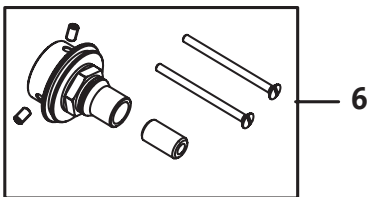

818 Series

3/4" Thermostatic Mixing Valve

818/712/... 818/780/...

JADO

Replace "XXX" with the appropriate finish code:

Polished Chrome = 100, Brushed Nickel = 144
Platinum Nickel = 150, Diamond Finish = 167

Example Repair Part order:

H960680.100 in Polished Chrome
H960680.167 in Diamond Finish

Pos.	Description	Repair Part Number	Delivery quantity	Pos.	Description	Repair Part Number	Delivery quantity
1	Check Stop (Cold)	A962441.191	1 Piece	7	Cartridge Cap	H960680.XXX	1 Piece
2	Check Stop (Hot)	A962442.191	1 Piece	8	Trim Plate Holder	H961241.191	1 Piece
3	3/4" Thermo Cartridge	A962211.191	1 Piece	9	Trim Plate	H961242.XXX	1 Piece
4	Cartridge Adapter	A962443.191	1 Piece	10	Handle Adapter	H960004.191	1 Piece
5	Temperature Control Unit	H960618.191	1 Piece	11	Handle Base	H960677.XXX	1 Piece
6	Handle Extension Kit	H960892.191	1 Set	12	Cross Handle Set	H961663.XXX	1 Set
				13	Handle Cap	H960483.XXX	1 Piece