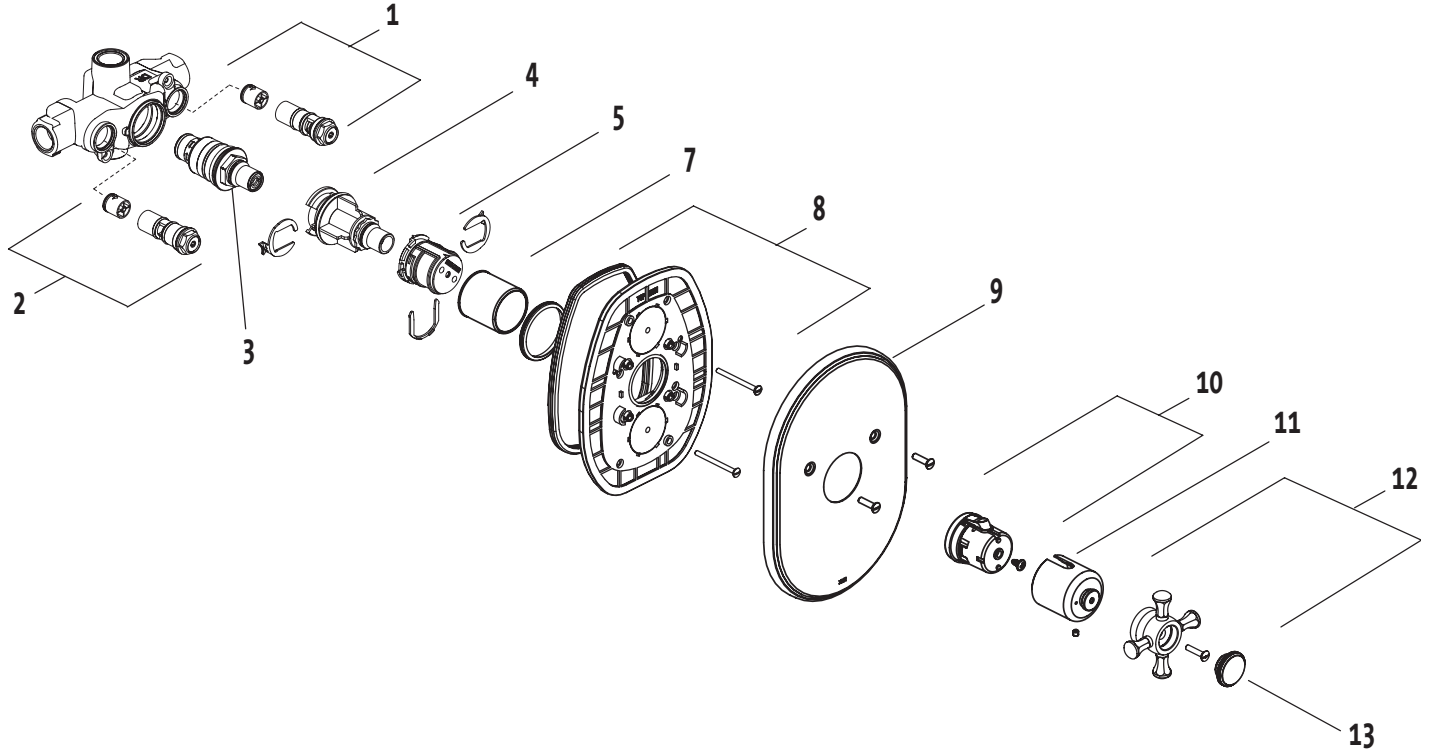

818 Series

3/4" Thermostatic Mixing Valve

818/712/... 818/780/...

JADO

Replace "XXX" with the appropriate finish code:

Polished Chrome = 100, Brushed Nickel = 144
Platinum Nickel = 150, Diamond Finish = 167

Example Repair Part order:

H960680.100 in Polished Chrome
H960680.167 in Diamond Finish

Pos.	Description	Repair Part Number	Delivery quantity	Pos.	Description	Repair Part Number	Delivery quantity
1	Check Stop (Cold)	A962441.191	1 Piece	7	Cartridge Cap	H960680.XXX	1 Piece
2	Check Stop (Hot)	A962442.191	1 Piece	8	Trim Plate Holder	H961241.191	1 Piece
3	3/4" Thermo Cartridge	A962211.191	1 Piece	9	Trim Plate	H961242.XXX	1 Piece
4	Cartridge Adapter	A962443.191	1 Piece	10	Handle Adapter	H960004.191	1 Piece
5	Temperature Control Unit	H960618.191	1 Piece	11	Handle Base	H960677.XXX	1 Piece
6	Handle Extension Kit	H960892.191	1 Set	12	Cross Handle Set	H961663.XXX	1 Set
				13	Handle Cap	H960483.XXX	1 Piece