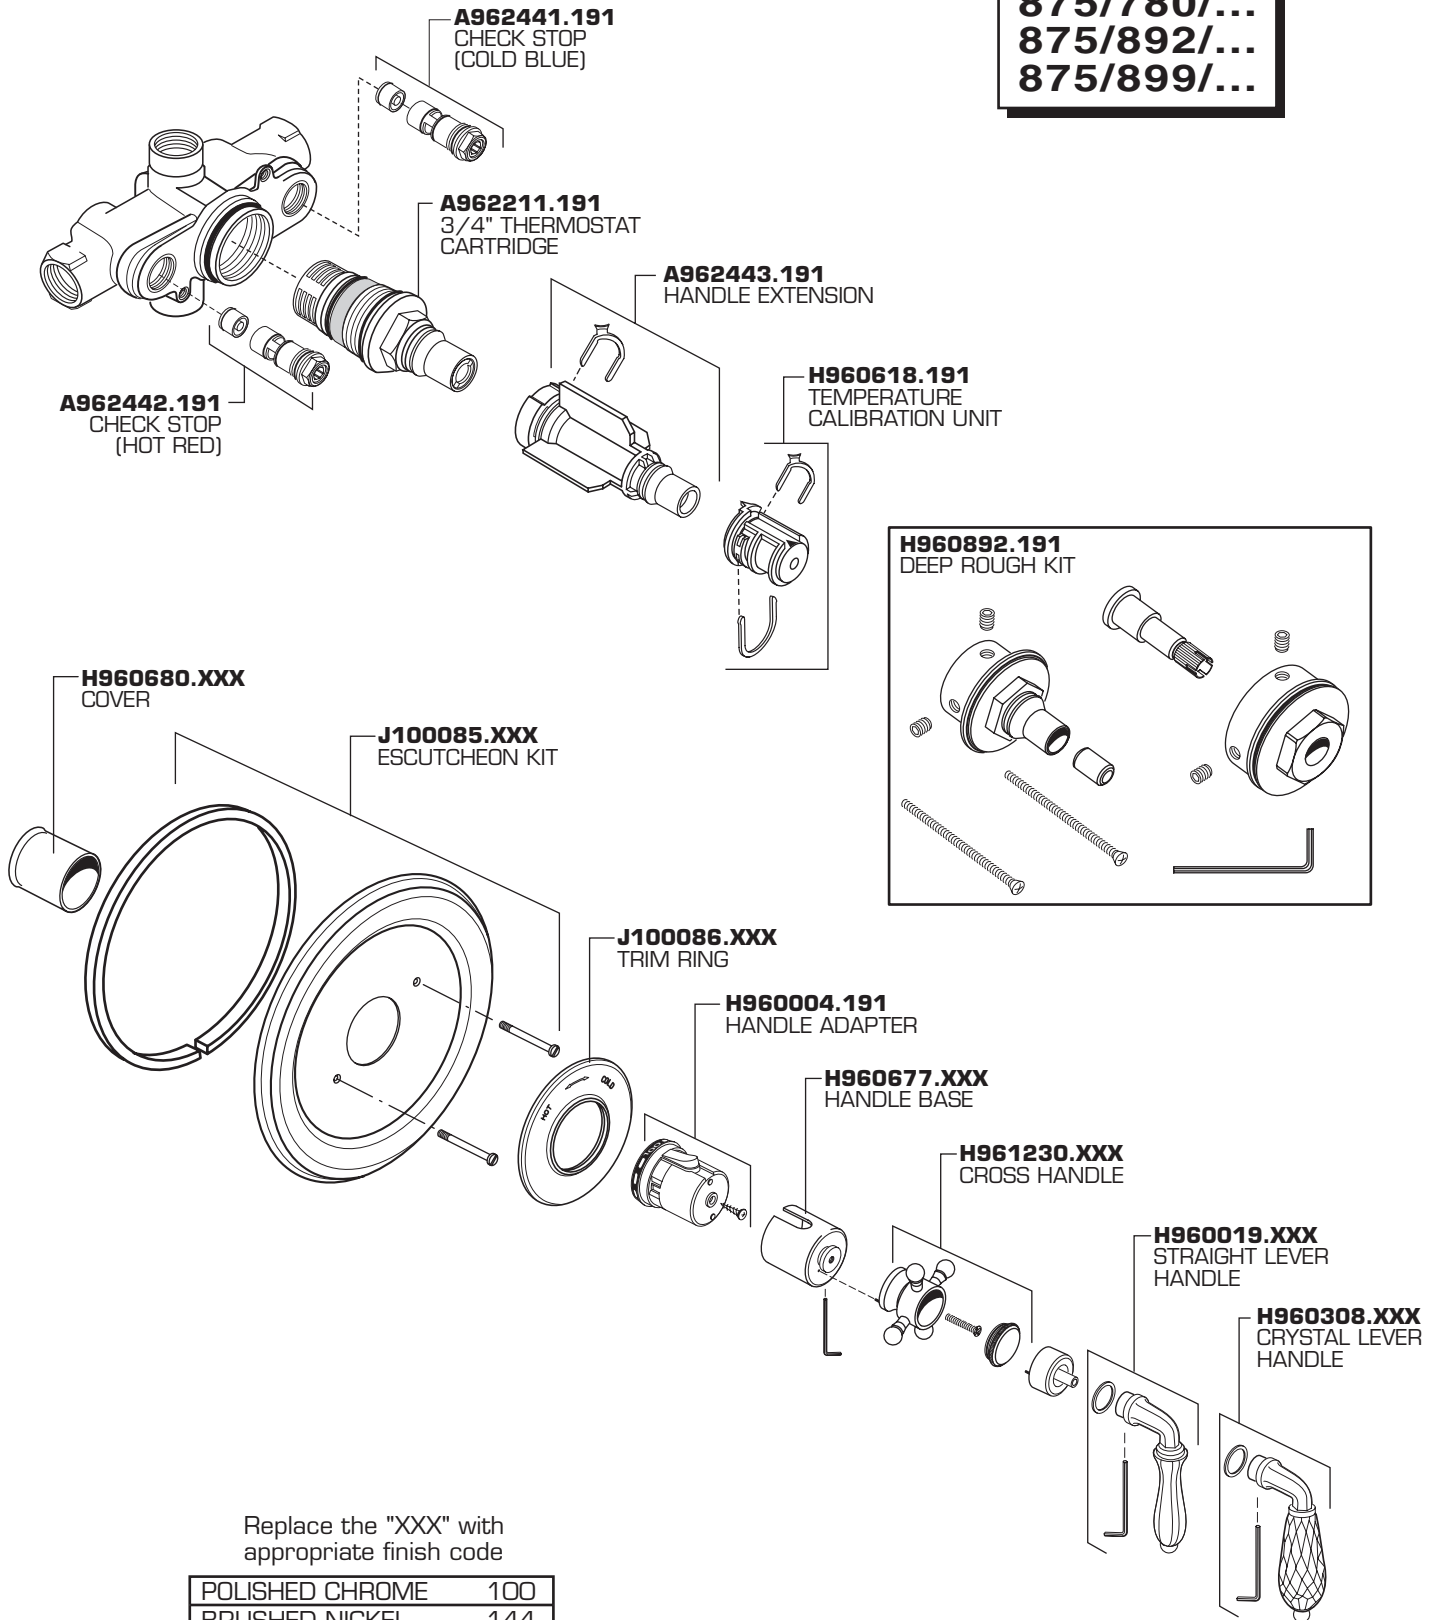

JADO

Classic 3/4" Thermostatic Mixing Valve with Trim Kit

MODEL NUMBERS

875/780/...
875/892/...
875/899/...

Replace the "XXX" with appropriate finish code

POLISHED CHROME	100
BRUSHED NICKEL	144
PLATINUM NICKEL	150