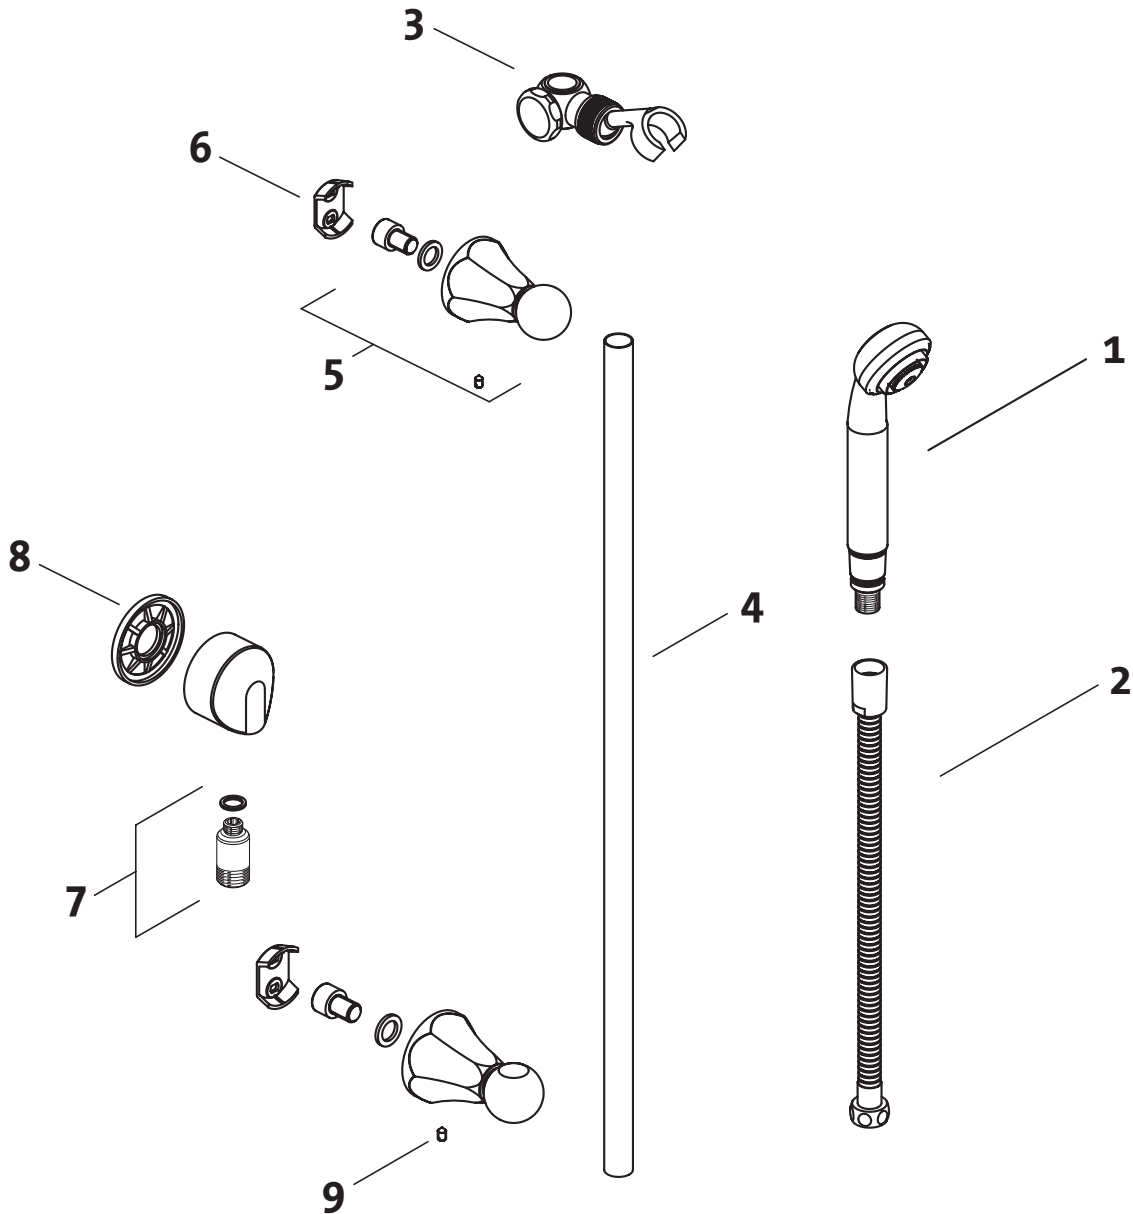

818 Series

Complete Personal Hand Shower Set on Adjustable Bar

818/034/... 818/923/...

JADO

Replace "XXX" with the appropriate finish code:

Polished Chrome = 100, Brushed Nickel = 144

Platinum Nickel = 150, Diamond Finish= 167

Example Repair Part order:

H960317.100 in Polished Chrome

H960317.150 in Platinum Nickel

Pos.	Description	Repair Part Number	Delivery quantity	Pos.	Description	Repair Part Number	Delivery quantity
1	Hand Shower	861008.XXX	1 Piece	6	Mounting Bracket	H960945.191	1 Piece
2	Spray Hose	H960317.XXX	1 Piece	7	Hose Connection	H961273.XXX	1 Piece
3	Hand Shower Bracket	H960538.XXX	1 Set	8	Seal	H961274.191	1 Piece
4	Shower Rod	H961550.XXX	1 Piece	9	Set Screw	H961606.191	2 Pieces
5	Shower Bar End	H961662.XXX	1 Piece				