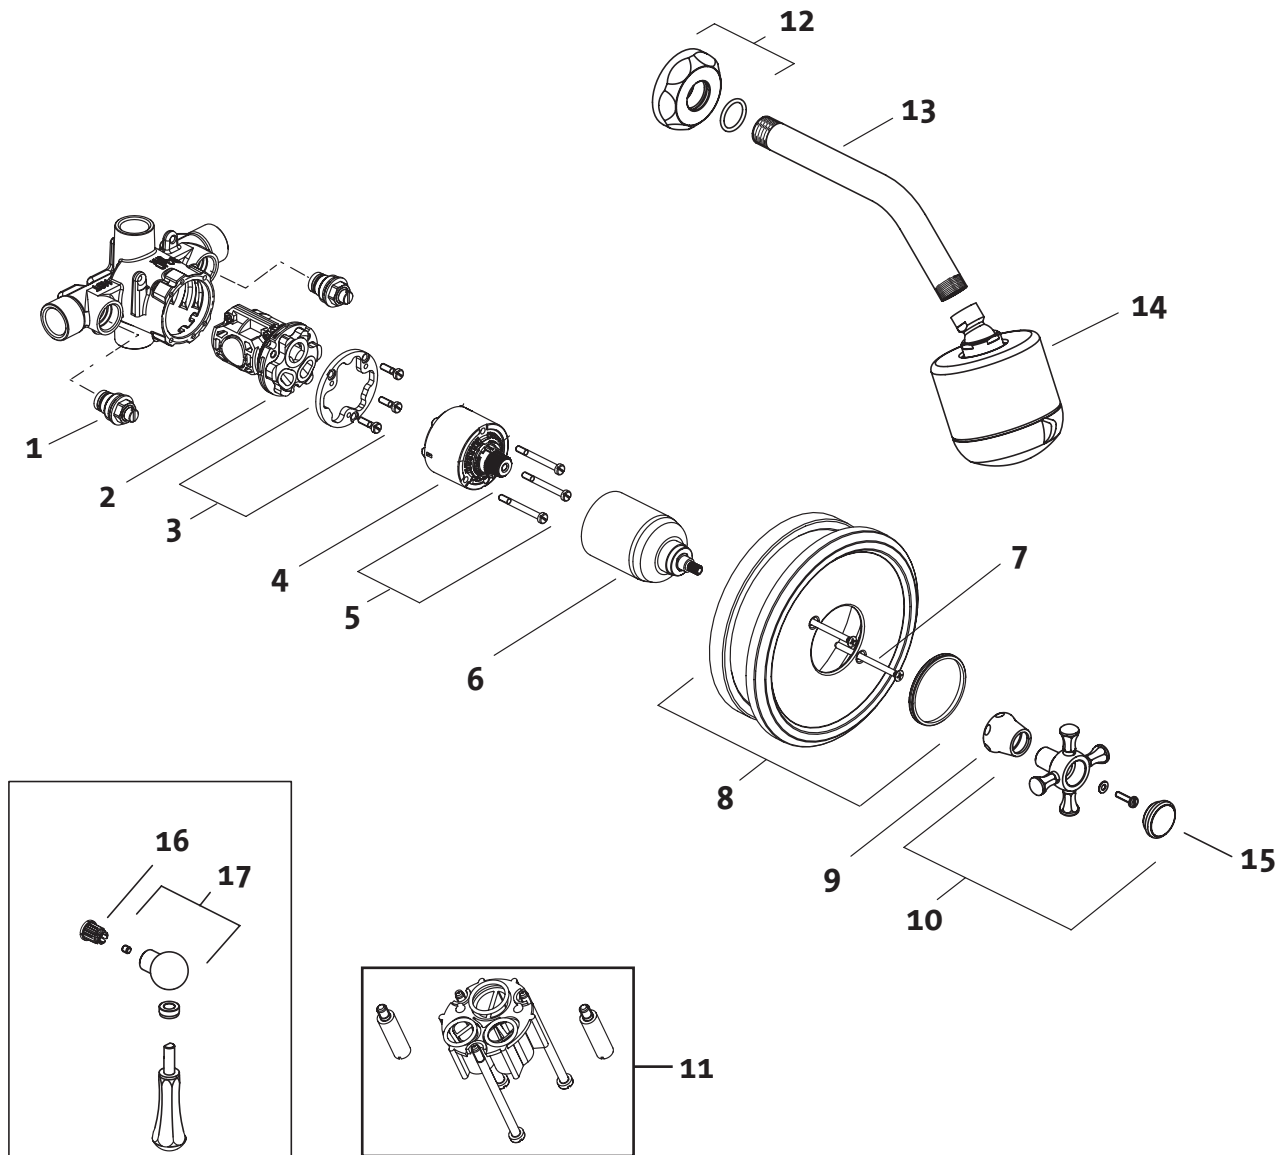

# 818 Series

## Pressure Balance Shower Set

818/130/... 818/450/... 818/485/... 818/535/...

818/131/... 818/451/... 818/486/... 818/536/...

# JADO

Replace "XXX" with the appropriate finish code:

Polished Chrome = 100, Brushed Nickel = 144,  
Platinum Nickel = 150, Diamond Finish = 167

Example Repair Part order:

H960687.100 in Polished Chrome  
H960687.144 in Brushed Nickel

Pos.	Description	Repair Part Number	Delivery quantity	Pos.	Description	Repair Part Number	Delivery quantity
1	Screwdriver Stop	A962433.191	1 Piece	11	Extension Kit (Cartridge)	A3195.191	1 Set
2	Pressure Balancing Unit	A962434.191	1 Piece	12	Shower Arm Rosette	H961661.XXX	1 Piece
3	Fixation Ring with Screw	A962435.191	1 Piece	13	Shower Arm	H961218.XXX	1 Piece
4	Cartridge	A962436.191	1 Piece	14	Showerhead	860983.XXX	1 Piece
5	Cartridge Screw	A962440.191	3 Pcs.	15	Handle Cap	H960483.XXX	1 Piece
6	Cartridge Cover	H960687.XXX	1 Piece	16	Snap Piece	H960110.191	1 Piece
7	Trim Plate Screw	H960685.XXX	2 Pcs.	17	Lever Handle Set	H960482.XXX	1 Set
8	Trim Plate	H960682.XXX	1 Piece				
9	Tapered Sleeve	H960357.XXX	1 Piece				
10	Cross Handle Set	H960571.XXX	1 Set				