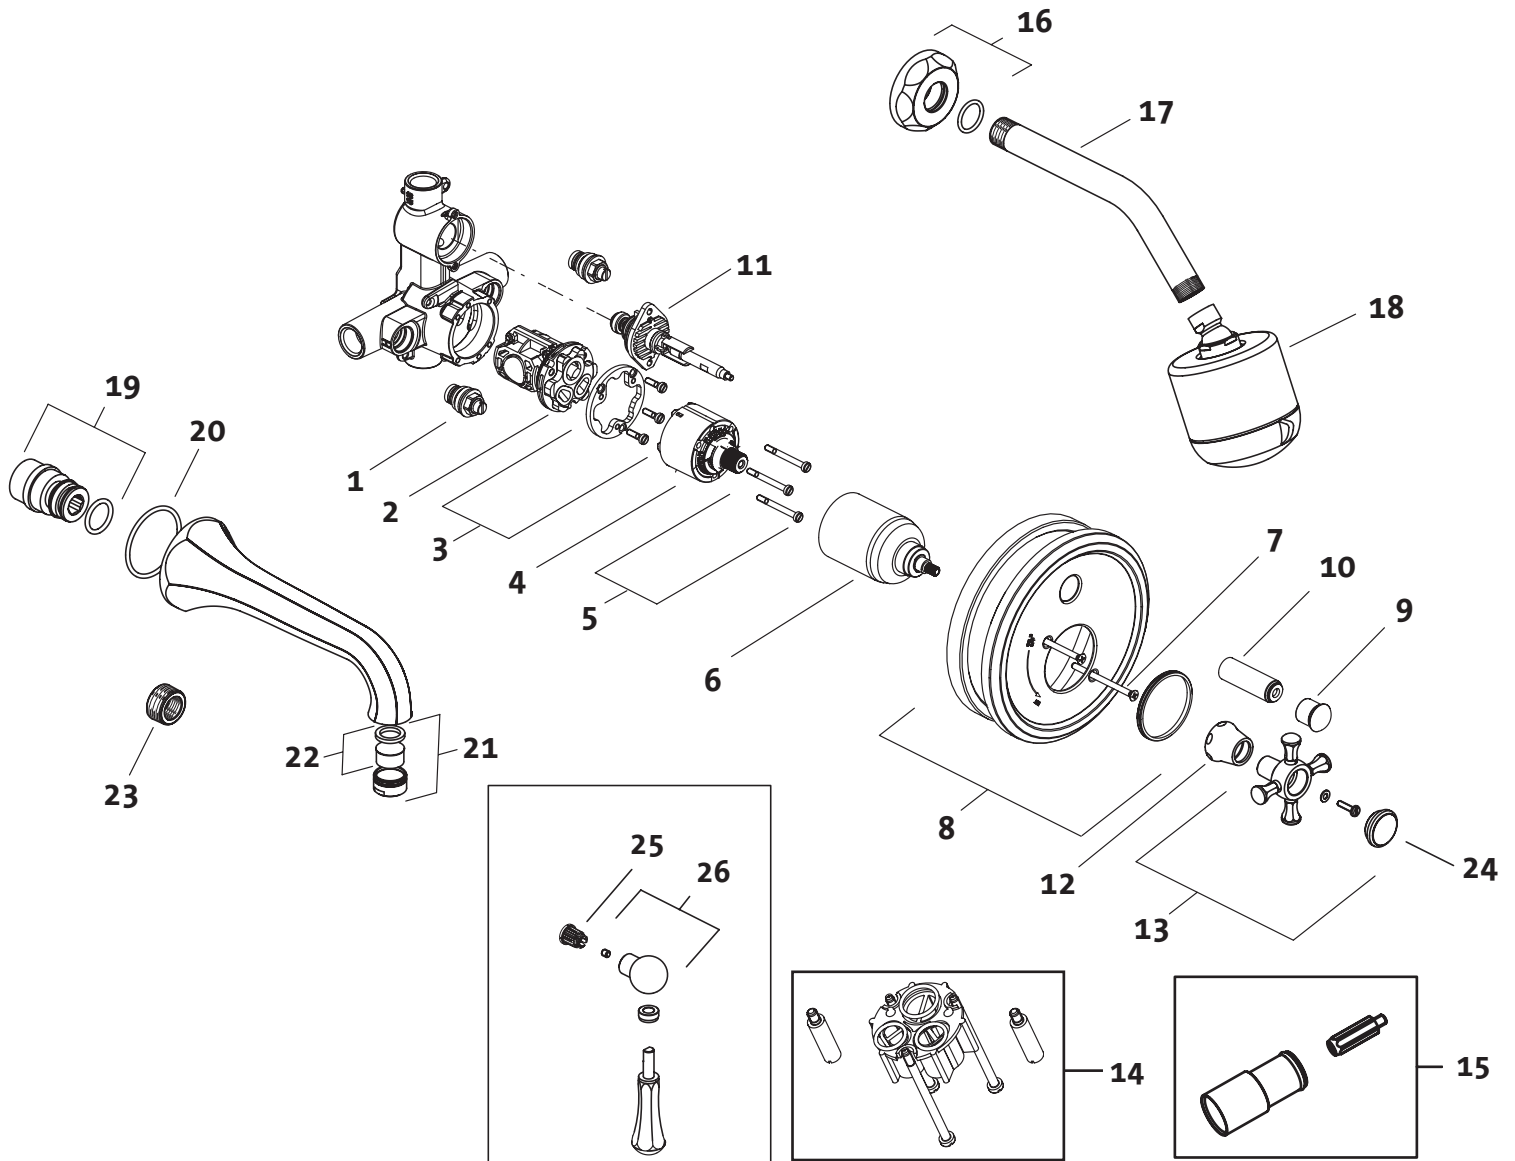

818 Series

Pressure Balance Tub & Shower Set

818/140/... 818/400/... 818/495/... 818/545/...

818/141/... 818/401/... 818/496/... 818/546/...

JADO

Replace "XXX" with the appropriate finish code:

Polished Chrome = 100, Brushed Nickel = 144,
Platinum Nickel = 150, Diamond Finish = 167

Example Repair Part order:

H960687.100 in Polished Chrome
H960687.144 in Brushed Nickel

Pos.	Description	Repair Part Number	Delivery quantity	Pos.	Description	Repair Part Number	Delivery quantity
1	Screwdriver Stop	A962433.191	1 Piece	14	Extension Kit (Cartridge)	A3195.191	1 Set
2	Pressure Balancing Unit	A962434.191	1 Piece	15	Extension Kit (Diverter)	A3196.191	1 Set
3	Fixation Ring with Screw	A962435.191	1 Piece	16	Shower Arm Rosette	H961661.XXX	1 Piece
4	Cartridge	A962436.191	1 Piece	17	Shower Arm	H961218.XXX	1 Piece
5	Cartridge Screw	A962440.191	3 Pcs.	18	Showerhead	860983.XXX	1 Piece
6	Cartridge Cover	H960687.XXX	1 Piece	19	Adapter	H960897.191	1 Piece
7	Trim Plate Screw	H960685.XXX	2 Pcs.	20	O-Ring	H960966.191	1 Piece
8	Trim Plate	H960682.XXX	1 Piece	21	Aerator Assembly	H960898.XXX	1 Set
9	Diverter Knob	H960683.XXX	1 Piece	22	Aerator	H960899.191	1 Piece
10	Diverter Cap	H960686.XXX	1 Piece	23	Adapter	H960900.191	1 Piece
11	Diverter	H960684.191	1 Piece	24	Handle Cap	H960483.XXX	1 Piece
12	Tapered Sleeve	H960357.XXX	1 Piece	25	Snap Piece	H960110.191	1 Piece
13	Cross Handle Set	H960571.XXX	1 Set	26	Lever Handle Set	H960482.XXX	1 Set