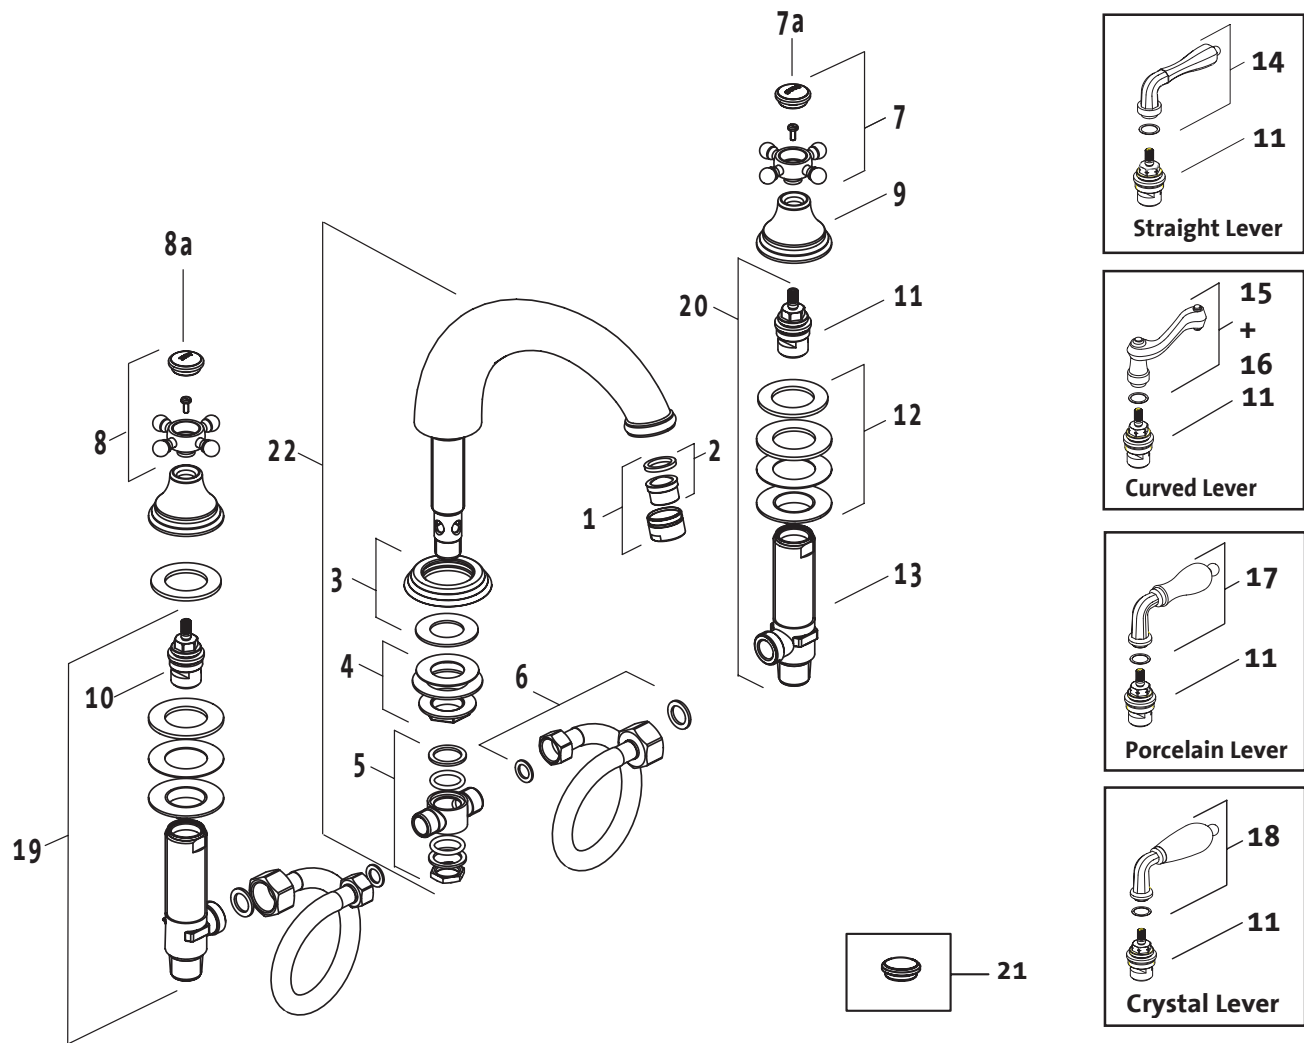

Classic

Roman Tub Set

855/986/... 855/993/... 855/994/... 855/987/... 855/887/...

JADO

Replace "XXX" with the appropriate finish code:

Polished Chrome = 100, Old Bronze = 105, UltraBrass = 113, Brushed Nickel = 144
Platinum Nickel = 150, Diamond = 167

The following finishes apply only to Porcelain Lever :

UltraBrass/White Porcelain = 122, Brushed Nickel/White Porcelain = 124, Old Bronze/White Porcelain = 125,
Polished Chrome/White Porcelain = 128, Platinum Nickel/White Porcelain = 152, Diamond/White Porcelain = 153

Example Repair Part order:

H960316.105 in Old Bronze
H960316.167 in Diamond

Pos.	Description	Repair Part Number	Delivery quantity	Pos.	Description	Repair Part Number	Delivery quantity
1	Aerator Assembly	H960316.XXX	1 Set	12	Mounting Kit	H960294.191	1 Set
2	Aerator	H960911.191	1 Piece	13	3/4" Side Valve Body	H961206.191	1 Piece
3	Rosette	H960141.XXX	1 Piece	14	Straight Lever	H960019.XXX	1 Piece
4	Mounting Kit	H960353.191	1 Set	15	Curved Lever Right	H960017.XXX	1 Piece
5	Spout Tee	H960128.191	1 Piece	16	Curved Lever Left	H960018.XXX	1 Piece
6	Flex Hose	H960194.191	1 Piece	17	Porcelain Lever	H960028.XXX	1 Piece
7	Cross Handle Set "Cold"	H960759.XXX	1 Set	18	Crystal Lever	H960308.XXX	1 Piece
7a	Handle Cap "Cold"	H960526.XXX	1 Set	19	3/4" Side Valve Rough (Counterclockwise on)	H960743.191	1 Piece
8	Cross Handle Set "Hot"	H960758.XXX	1 Set	20	3/4" Side Valve Rough (Clockwise on) - Levers	H960893.191	1 Piece
8a	Handle Cap "Hot"	H960551.XXX	1 Set	21	All Metal Handle Cap	H960986.XXX	1 Piece
9	3/4" Deck Valve Bell	H960099.XXX	1 Piece	22	Spout Assembly	894017.XXX	1 Piece
10	3/4" Cartridge (Counterclockwise on)	H960001.191	1 Piece				
11	3/4" Cartridge (Clockwise on)	H960170.191	1 Piece				