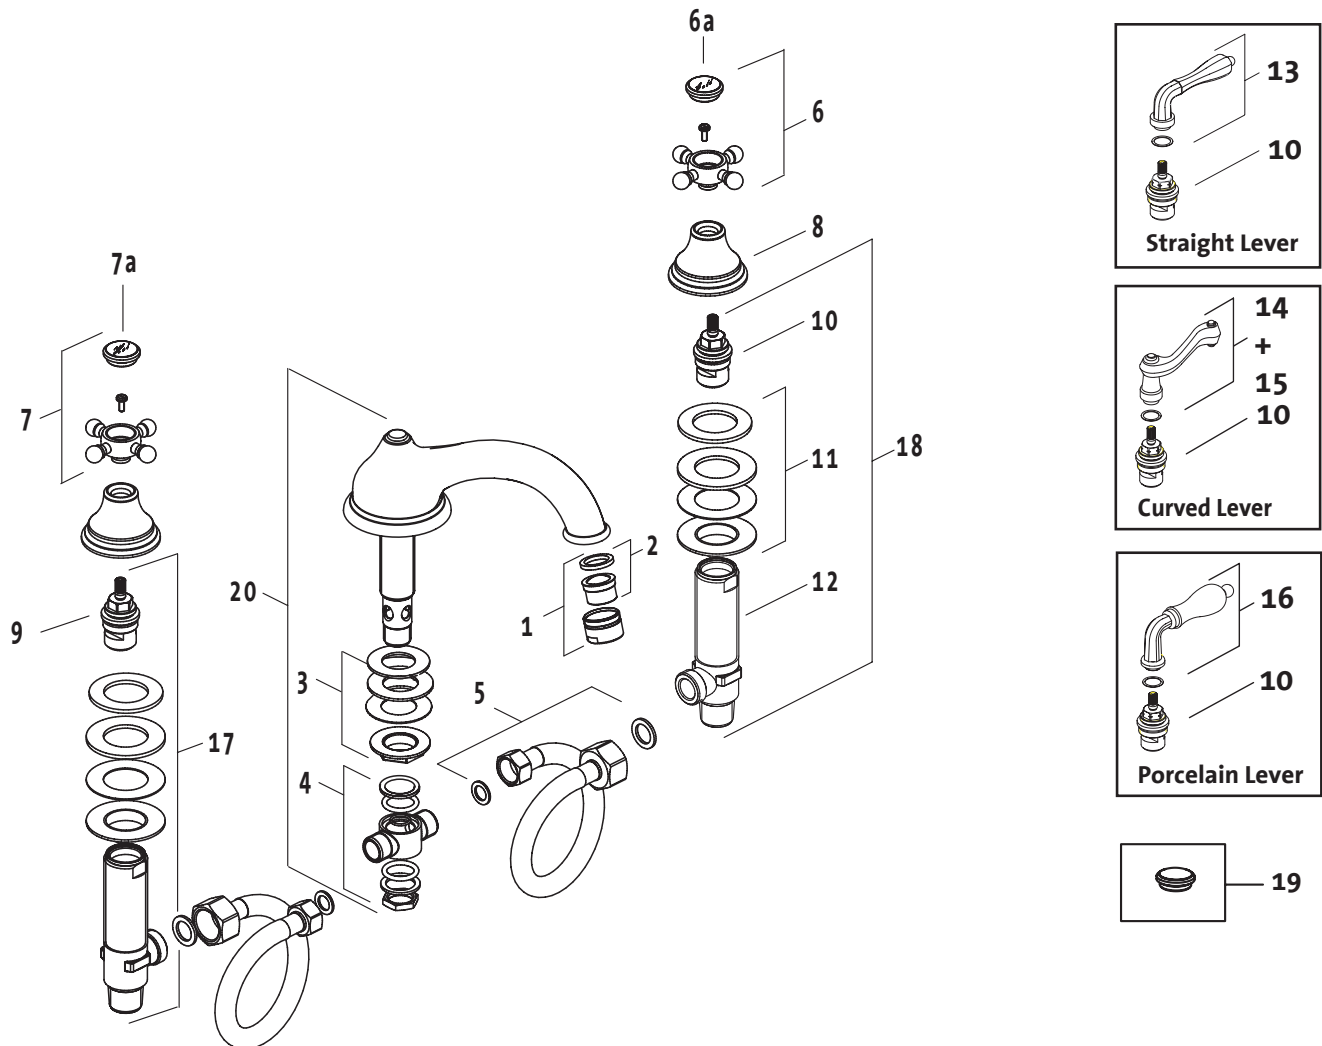

# Colonial Roman Tub Set

855/328/... 855/818/... 855/808/... 855/819/...

# JADO

**Replace "XXX" with the appropriate finish code:**

Polished Chrome = 100, Old Bronze = 105, UltraBrass = 113, Brushed Nickel = 144  
Platinum Nickel = 150, Diamond = 167

**The following finishes apply only to Porcelain Lever :**

UltraBrass/White Porcelain = 122, Brushed Nickel/White Porcelain = 124, Old Bronze/White Porcelain = 125,  
Polished Chrome/White Porcelain = 128, Platinum Nickel/White Porcelain = 152, Diamond/White Porcelain = 153

**Example Repair Part order:**

H960316.105 in Old Bronze  
H960316.167 in Diamond

Pos.	Description	Repair Part Number	Delivery quantity	Pos.	Description	Repair Part Number	Delivery quantity
1	Aerator Assembly	H960316.XXX	1 Set	11	Mounting Kit	H960294.191	1 Set
2	Aerator	H960911.191	1 Piece	12	3/4" Side Valve Body	H961206.191	1 Piece
3	Mounting Kit	H960295.191	1 Set	13	Straight Lever	H960019.XXX	1 Piece
4	Spout Tee	H960128.191	1 Piece	14	Curved Lever Right	H960017.XXX	1 Piece
5	Flex Hose	H960194.191	1 Piece	15	Curved Lever Left	H960018.XXX	1 Piece
6	Cross Handle Set "Cold"	H960759.XXX	1 Set	16	Porcelain Lever	H960028.XXX	1 Piece
6a	Handle Cap "Cold"	H960526.XXX	1 Set	17	3/4" Side Valve Rough (Counterclockwise on)	H960743.191	1 Piece
7	Cross Handle Set "Hot"	H960758.XXX	1 Set	18	3/4" Side Valve Rough (Clockwise on) - Levers	H960893.191	1 Piece
7a	Handle Cap "Hot"	H960551.XXX	1 Set	19	All Metal Handle Cap	H960986.XXX	1 Piece
8	3/4" Deck Valve Bell	H960099.XXX	1 Piece	20	Spout Assembly	894003.XXX	1 Piece
9	3/4" Cartridge (Counterclockwise on)	H960001.191	1 Piece				
10	3/4" Cartridge (Clockwise on)	H960170.191	1 Piece				