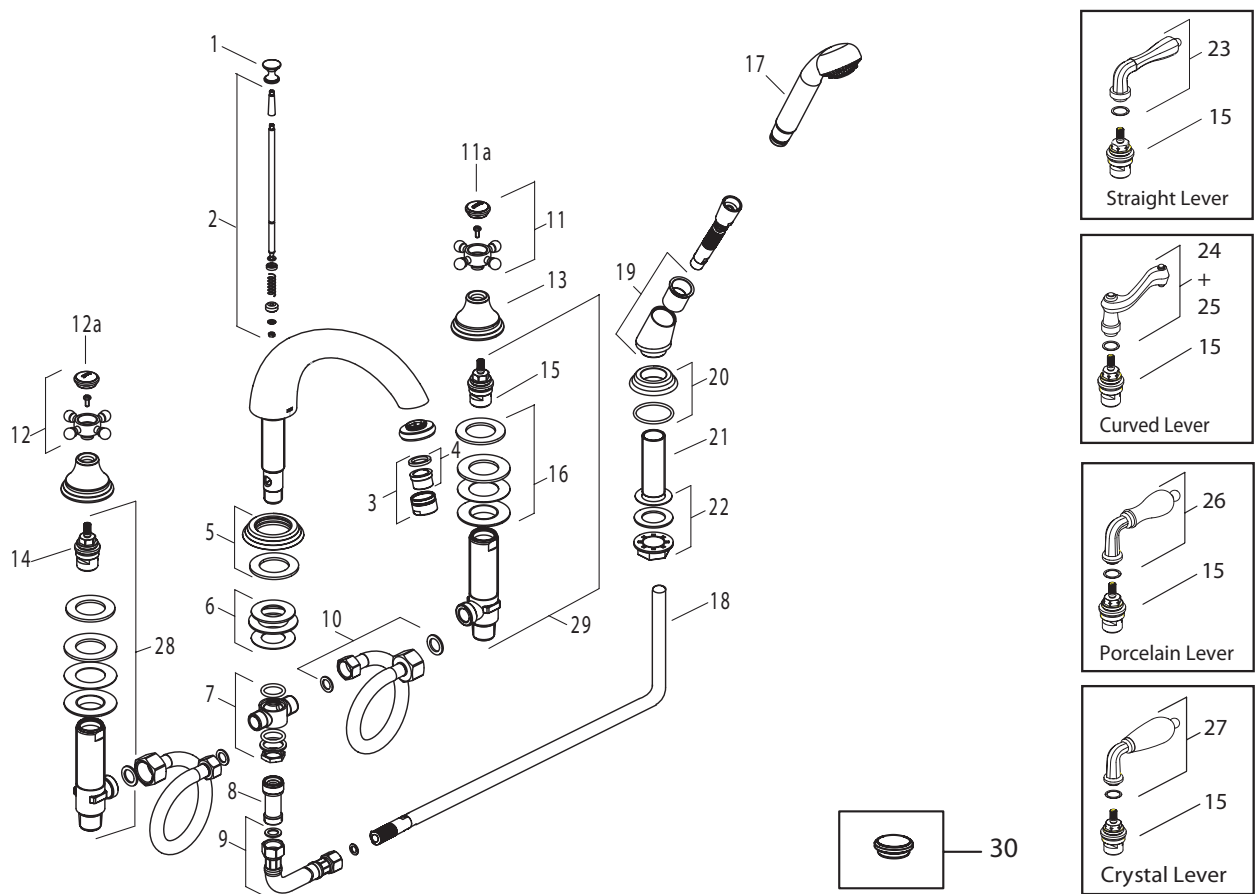

Classic*

Roman Tub Set with Hand Shower

855/899/... 855/990/... 855/995/... 855/996/... 855/999/...

JADO

Replace "XXX" with the appropriate finish code:

Polished Chrome = 100, Old Bronze = 105, UltraBrass = 113, Brushed Nickel = 144
Platinum Nickel = 150, Diamond = 167

The following finishes apply only to Porcelain Lever :

UltraBrass/White Porcelain = 122, Brushed Nickel/White Porcelain = 124, Old Bronze/White Porcelain = 125,
Polished Chrome/White Porcelain = 128, Platinum Nickel/White Porcelain = 152, Diamond/White Porcelain = 153

Example Repair Part order:

H960752.105 in Old Bronze
H960752.167 in Diamond

Pos.	Description	Repair Part Number	Delivery quantity	Pos.	Description	Repair Part Number	Delivery quantity
1	Pop-up Knob	H960752.XXX	1 Piece	17	Hand Shower	861008.XXX	1 Piece
2	Diverter Rod	H960288.XXX	1 Piece	18	Hand Shower Hose	H960440C.XXX	1 Piece
3	Aerator Assembly	H960316.XXX	1 Set	19	Hand Shower Holder	H960433.XXX	1 Piece
4	Aerator	H960911.191	1 Piece	20	Rosette	H960477.XXX	1 Piece
5	Rosette	H960141.XXX	1 Piece	21	Thread Feed Pipe	H960441.191	1 Piece
6	Mounting Kit	H960353.191	1 Set	22	Mounting Kit	H960279.191	1 Set
7	Spout Tee	H960128C.191	1 Piece	23	Straight Lever	H960019.XXX	1 Piece
8	Check Valve	H960184.191	1 Piece	24	Curved Lever Right	H960017.XXX	1 Piece
9	Flex Hose	H960185C.191	1 Piece	25	Curved Lever Left	H960018.XXX	1 Piece
10	Flex Hose	H960194.191	1 Piece	26	Porcelain Lever	H960028.XXX	1 Piece
11	Cross Handle Set "Cold"	H960759.XXX	1 Set	27	Crystal Lever	H960308.XXX	1 Piece
11a	Handle Cap "Cold"	H960526.XXX	1 Set	28	3/4" Side Valve Rough (Counterclockwise on)	H960743.191	1 Piece
12	Cross Handle Set "Hot"	H960758.XXX	1 Set	29	3/4" Side Valve Rough (Clockwise on) - Levers	H960893.191	1 Piece
12a	Handle Cap "Hot"	H960551.XXX	1 Set	30	All Metal Handle Cap	H960986.XXX	1 Piece
13	3/4" Deck Valve Bell	H960099.XXX	1 Piece				
14	3/4" Cartridge (Counterclockwise on)	H960001.191	1 Piece				
15	3/4" Cartridge (Clockwise on)	H960170.191	1 Piece				
16	Mounting Kit	H960294.191	1 Set