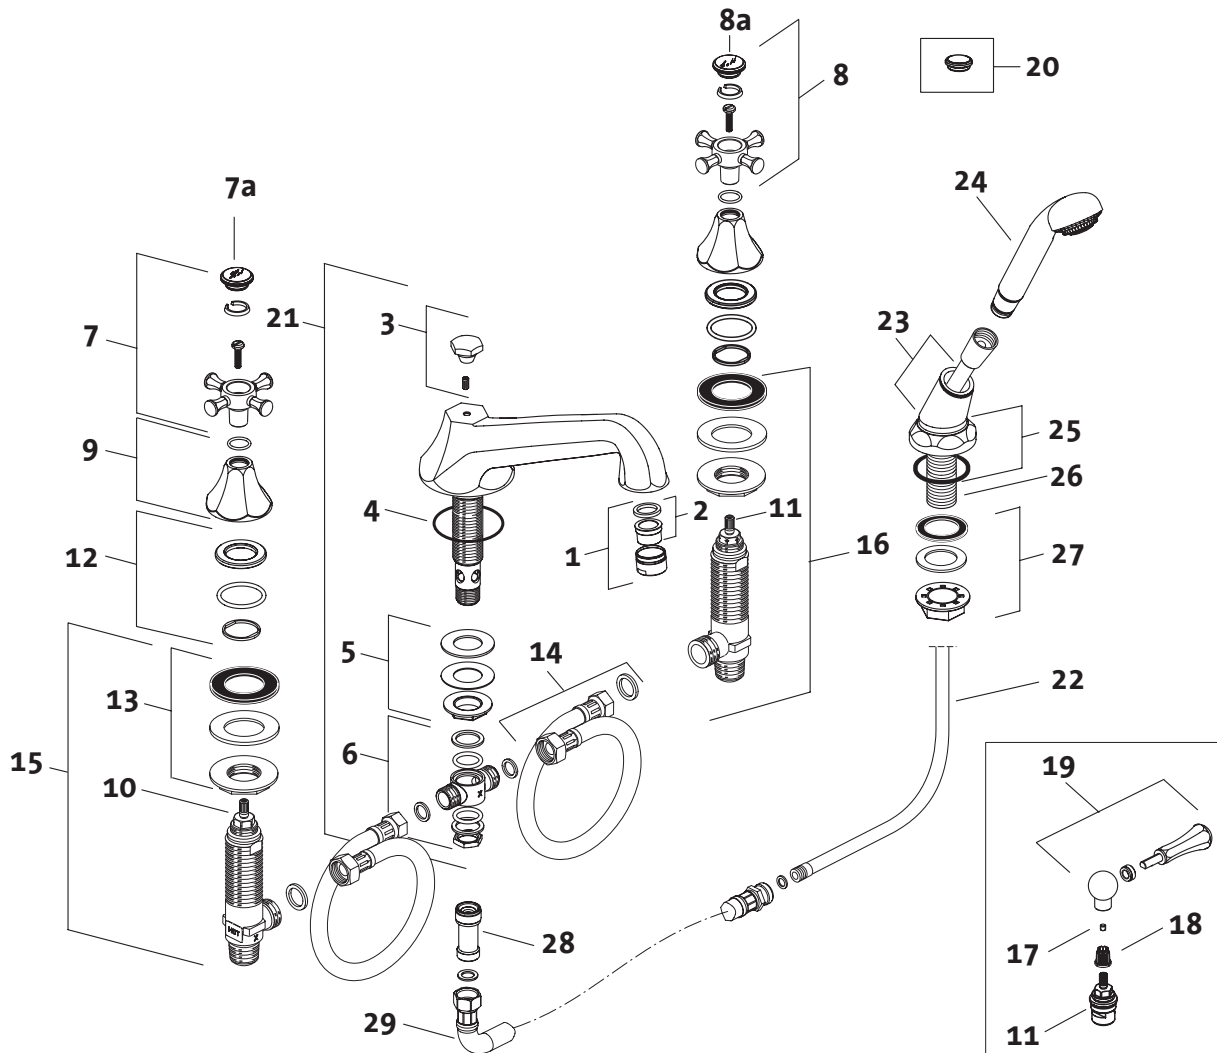

# 818 Series

## Roman Tub Set with Hand Shower

818/007/... 818/037/...

# JADO

**Replace "XXX" with the appropriate finish code:**

Polished Chrome = 100, Brushed Nickel = 144  
Platinum Nickel = 150, Diamond Finish = 167

**Example Repair Part order:**

H960316.100 in Polished Chrome  
H960316.144 in Brushed Nickel

Pos.	Description	Repair Part Number	Delivery quantity	Pos.	Description	Repair Part Number	Delivery quantity
1	Aerator Assembly	H960316.XXX	1 Set	15	3/4" Side Valve Rough (Counterclockwise on)	H960743.191	1 Piece
2	Aerator	H960890.191	1 Piece	16	3/4" Side Valve Rough (Clockwise on) - Levers	H960893.191	1 Piece
3	Spout Cap	H961656.XXX	1 Piece	17	Set Screw	H961655.191	1 Piece
4	O-Ring	H960966.191	1 Piece	18	Snap Piece	H960110.191	1 Piece
5	Mounting Kit	H960353.191	1 Set	19	Lever Handle Set	H960482.XXX	1 Set
6	Spout Tee	H960128.191	1 Piece	20	All Metal Handle Cap	H960483.XXX	1 Piece
7	Cross Handle Set "Hot"	H960569.XXX	1 Set				
7a	Handle Cap "Hot"	H960498.XXX	1 Piece				
8	Cross Handle Set "Cold"	H960570.XXX	1 Set	21	Spout Assembly	818027.XXX	1 Piece
8a	Handle Cap "Cold"	H960517.XXX	1 Piece	22	Hand Shower Hose	H960440.XXX	1 Piece
9	Rosette	H960654.XXX	1 Piece	23	Hand Shower Holder	H960433.XXX	1 Piece
10	3/4" Cartridge (Counterclockwise on)	H960001.191	1 Piece	24	Hand Shower	861008.XXX	1 Piece
11	3/4" Cartridge (Clockwise on)	H960170.191	1 Piece	25	Rosette	H961657.XXX	1 Piece
12	Mounting Kit	H961541.191	1 Set	26	Thread Feed Pipe	H960441.191	1 Piece
13	Mounting Kit	H960294.191	1 Set	27	Mounting Kit	H960279.191	1 Set
14	Flex Hose	H960194.191	1 Piece	28	Check Valve	H960184.191	1 Piece
				29	Flex Hose	H960185.191	1 Piece