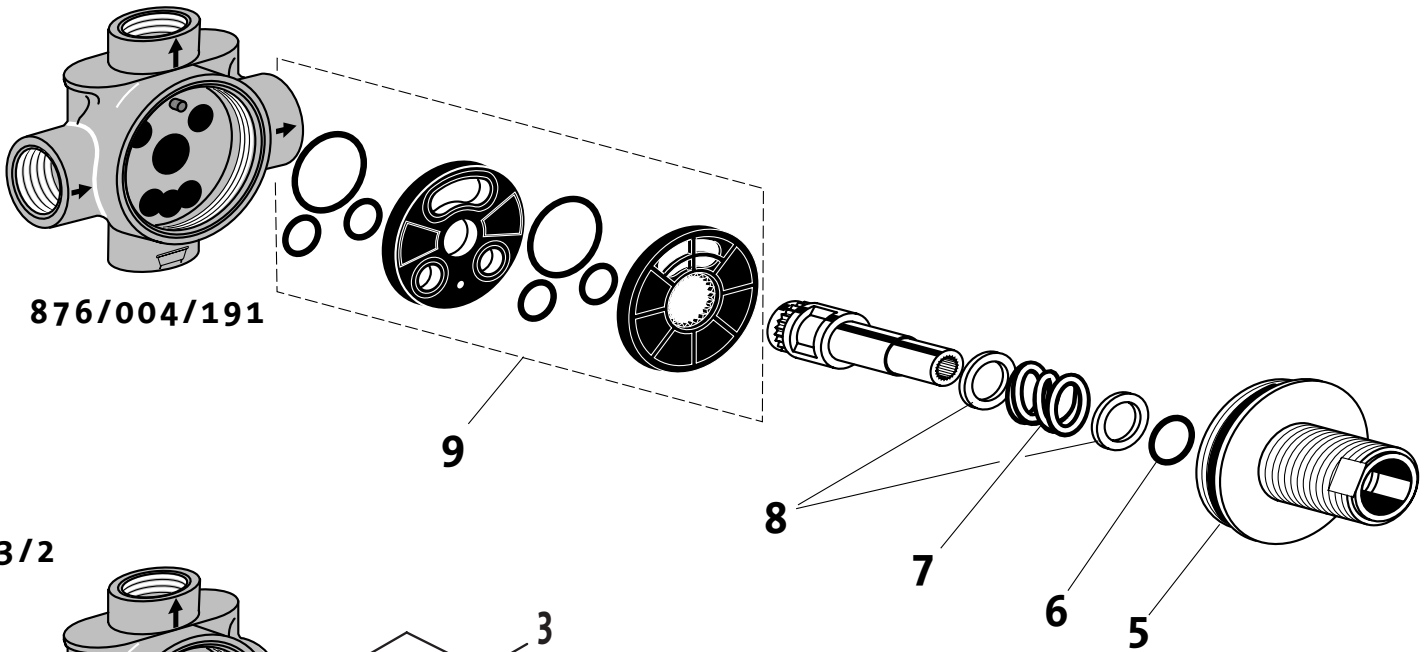

818 Series

3/2 and 4/3-Port Diverter Valves

818/177/... 818/178/... 818/748/...

JADO

4/3

3/2

Replace "XXX" with the appropriate finish code:

Polished Chrome = 100, Brushed Nickel = 144

Platinum Nickel = 150, Diamond Finish = 167

Example Repair Part order:

H961658.100 in Polished Chrome

H961658.144 in Brushed Nickel

Pos.	Description	Repair Part Number	Delivery quantity	Pos.	Description	Repair Part Number	Delivery quantity
1	Cross Handle Set with "Icon"	H961658.XXX	1 Set	6	O-Ring	A860851.191	1 Piece
1a	Handle Cap with "Icon"	H961659.XXX	1 Piece	7	Pressure Spring	A860850.191	1 Piece
2	Extension	H961221.XXX	1 Piece	8	Friction Flange	A860849.191	1 Piece
3	Rosette	H961222.XXX	1 Piece	9	Switch-over Element	A860848.191	1 Set
4	All Metal Handle Cap	H960483.XXX	1 Piece	10	Extension Kit	H2749.XXX	1 Piece
5	O-Ring	A860607.191	1 Piece	11	Tapered Sleeve	H960357.XXX	1 Piece