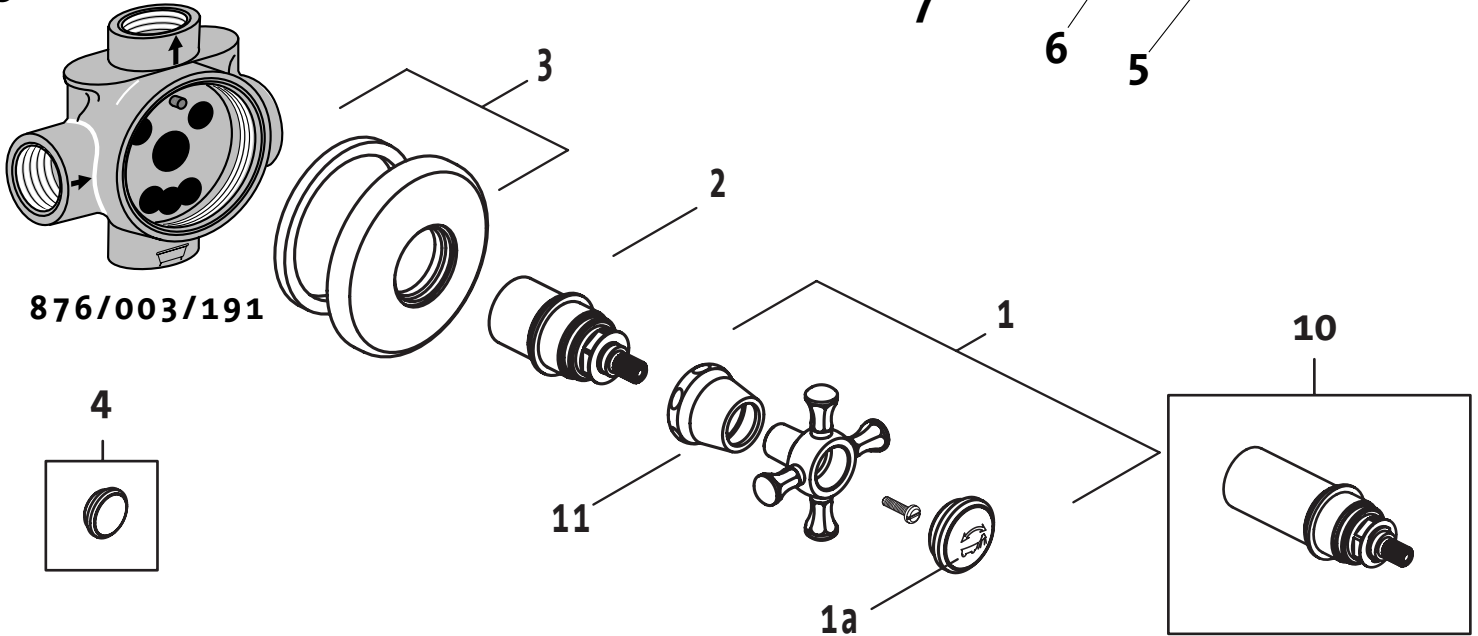

818 Series

3/2 and 4/3-Port Diverter Valves

818/177/... 818/178/... 818/748/...

JADO

4/3

3/2

Replace "XXX" with the appropriate finish code:

Polished Chrome = 100, Brushed Nickel = 144

Platinum Nickel = 150, Diamond Finish = 167

Example Repair Part order:

H961658.100 in Polished Chrome

H961658.144 in Brushed Nickel

Pos.	Description	Repair Part Number	Delivery quantity	Pos.	Description	Repair Part Number	Delivery quantity
1	Cross Handle Set with "Icon"	H961658.XXX	1 Set	6	O-Ring	A860851.191	1 Piece
1a	Handle Cap with "Icon"	H961659.XXX	1 Piece	7	Pressure Spring	A860850.191	1 Piece
2	Extension	H961221.XXX	1 Piece	8	Friction Flange	A860849.191	1 Piece
3	Rosette	H961222.XXX	1 Piece	9	Switch-over Element	A860848.191	1 Set
4	All Metal Handle Cap	H960483.XXX	1 Piece	10	Extension Kit	H2749.XXX	1 Piece
5	O-Ring	A860607.191	1 Piece	11	Tapered Sleeve	H960357.XXX	1 Piece