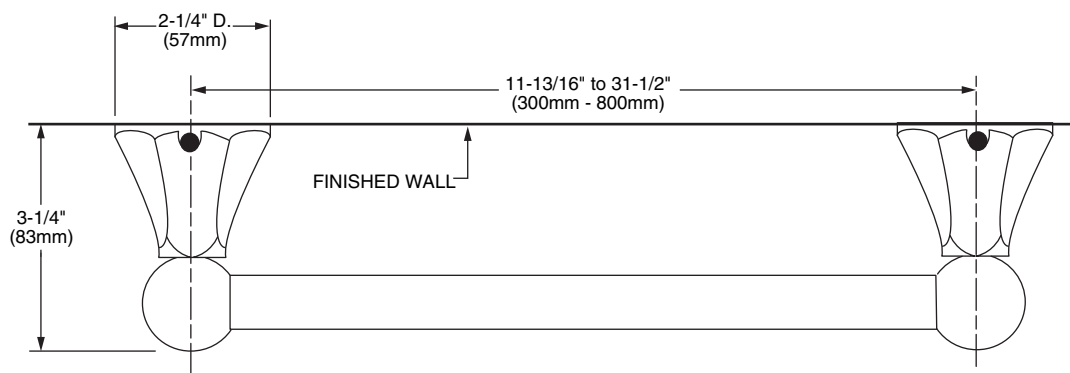

### Features:

- Solid Brass Construction
- Concealed Mounting

	Product Number
Towel Bar - 11-7/8"	018/300
Towel Bar - 18-1/8"	018/460
Towel Bar - 23-5/8"	018/600
Towel Bar - 31-1/2"	018/800

Available Finishes:	Finish Code
Polished Chrome	100
Brushed Nickel	144
Platinum Nickel	150
Diamond (PVD)	167

**IMPORTANT:** These measurements are subject to change or cancellation. No responsibility is assumed for use of superseded or voided pages.