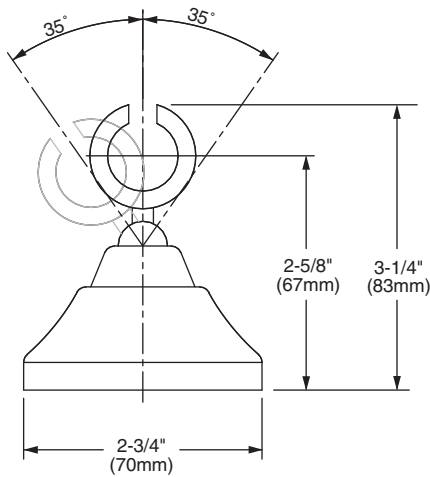

### Features:

- 5 ft. (1.5m) Metal Hose
- Hand Shower includes flow restrictor
- Maximum Hand Shower Flow Rate: 2.5 GPM (9.5L/min)

Pictured: 818/923 Hand Shower Set on Adjustable Bar

Rough & Trim Options	Product Number
<b>Hand Shower</b>	861/008
<b>Complete Personal Hand Shower Set -</b> - Includes Hand Shower, Wall Elbow, Hose & Wall Bracket	859/023
<b>Complete Personal Hand Shower Set on Adjustable Bar -</b> -Includes Hand Shower, Wall Elbow, Hose & Adjustable Bar	818/923

Available Finishes:	Finish Code
Polished Chrome	100
Brushed Nickel	144
Platinum Nickel	150

**HAND SHOWER**

**ADJUSTABLE BAR**

ROUGH-IN DIAGRAM FOR **WALL BRACKET AND WALL ELBOW** SHOWN ON REVERSE SIDE

### CODES & STANDARDS

These products meet and exceed the following codes and standards:

**ASME A112.18.1**

**CSA B125**

**WALL BRACKET**

**WALL ELBOW**

**IMPORTANT:** These measurements are subject to change or cancellation. No responsibility is assumed for use of superseded or voided pages.