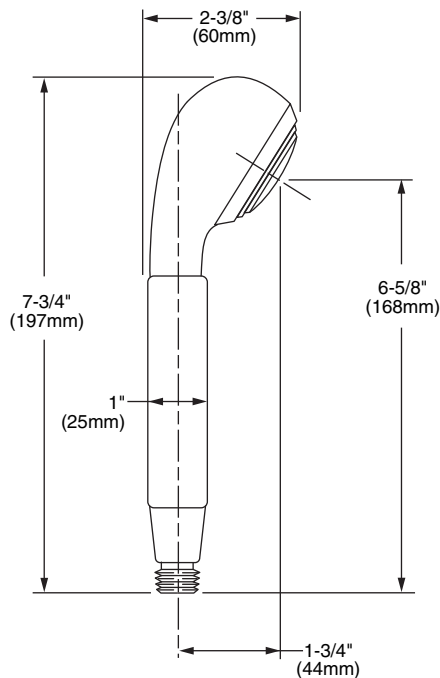

### Features:

- 5 ft. (1.5m) Metal Hose
- Hand Shower includes flow restrictor
- Maximum Hand Shower Flow Rate: 2.5 GPM (9.5L/min)

Pictured: 818/923 Hand Shower Set on Adjustable Bar

Rough & Trim Options	Product Number
<b>Hand Shower</b>	861/008
<b>Complete Personal Hand Shower Set -</b> - Includes Hand Shower, Wall Elbow, Hose & Wall Bracket	859/023
<b>Complete Personal Hand Shower Set on Adjustable Bar -</b> -Includes Hand Shower, Wall Elbow, Hose & Adjustable Bar	818/923

Available Finishes:	Finish Code
Polished Chrome	100
Brushed Nickel	144
Platinum Nickel	150

**HAND SHOWER**

**ADJUSTABLE BAR**

ROUGH-IN DIAGRAM FOR **WALL BRACKET AND WALL ELBOW** SHOWN ON REVERSE SIDE

### CODES & STANDARDS

These products meet and exceed the following codes and standards:

**ASME A112.18.1**

**CSA B125**

**WALL BRACKET**

**WALL ELBOW**

**IMPORTANT:** These measurements are subject to change or cancellation. No responsibility is assumed for use of superseded or voided pages.