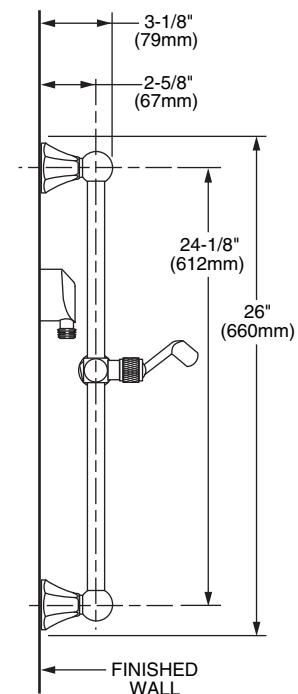

### Features:

- 5 ft. (1.5m) Metal Hose
- Hand Shower includes flow restrictor
- Maximum Hand Shower Flow Rate: 2.5 GPM (9.5L/min)

Pictured: 818/923 Hand Shower Set on Adjustable Bar

Rough & Trim Options	Product Number
<b>Hand Shower</b>	861/008
<b>Complete Personal Hand Shower Set -</b> - Includes Hand Shower, Wall Elbow, Hose & Wall Bracket	859/023
<b>Complete Personal Hand Shower Set on Adjustable Bar -</b> -Includes Hand Shower, Wall Elbow, Hose & Adjustable Bar	818/923

Available Finishes:	Finish Code
Polished Chrome	100
Brushed Nickel	144
Platinum Nickel	150

**HAND SHOWER**

**ADJUSTABLE BAR**

ROUGH-IN DIAGRAM FOR **WALL BRACKET AND WALL ELBOW** SHOWN ON REVERSE SIDE

### CODES & STANDARDS

These products meet and exceed the following codes and standards:

**ASME A112.18.1**

**CSA B125**

**WALL BRACKET**

**WALL ELBOW**

**IMPORTANT:** These measurements are subject to change or cancellation. No responsibility is assumed for use of superseded or voided pages.