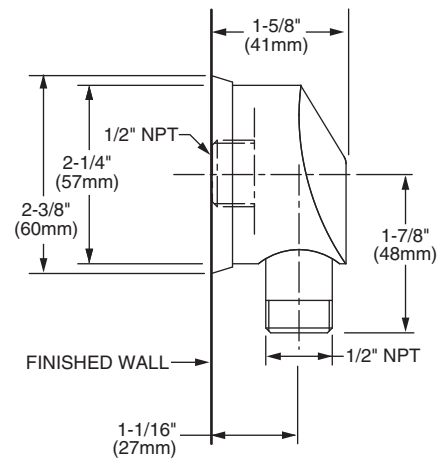

### Features:

- 5 ft. (1.5m) Metal Hose
- Hand Shower includes flow restrictor
- Maximum Hand Shower Flow Rate: 2.5 GPM (9.5L/min)

Pictured: 818/923 Hand Shower Set on Adjustable Bar

Rough & Trim Options	Product Number
<b>Hand Shower</b>	861/008
<b>Complete Personal Hand Shower Set -</b> - Includes Hand Shower, Wall Elbow, Hose & Wall Bracket	859/023
<b>Complete Personal Hand Shower Set on Adjustable Bar -</b> -Includes Hand Shower, Wall Elbow, Hose & Adjustable Bar	818/923

Available Finishes:	Finish Code
Polished Chrome	100
Brushed Nickel	144
Platinum Nickel	150

**HAND SHOWER**

**ADJUSTABLE BAR**

ROUGH-IN DIAGRAM FOR **WALL BRACKET AND WALL ELBOW** SHOWN ON REVERSE SIDE

### CODES & STANDARDS

These products meet and exceed the following codes and standards:

**ASME A112.18.1**

**CSA B125**

**WALL BRACKET**

**WALL ELBOW**

**IMPORTANT:** These measurements are subject to change or cancellation. No responsibility is assumed for use of superseded or voided pages.