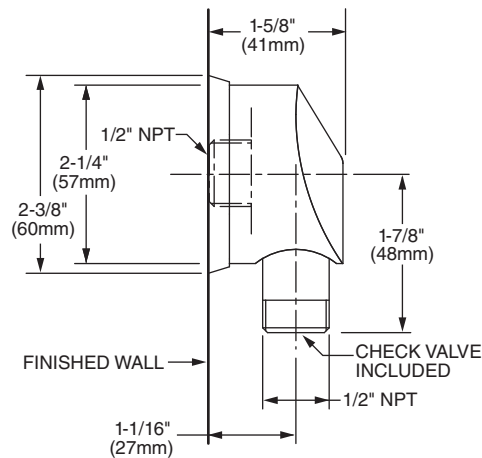

Pictured:
859/928 Hand Shower Set on Adjustable Bar

Features:

- 5 ft. (1.5m) Decorative Metal Hose
- Hand Shower includes flow restrictor
- Wall Elbow
- 24" Adjustable Bar
- Maximum Hand Shower Flow Rate: 2.5 GPM (9.5L/min)

Description	Product Number	Available Finishes	Finish Code
Complete Personal Hand Shower Set (Includes Hand Shower, Wall Elbow, Hose & Adjustable Bar)	859/928	Polished Chrome	100
		Brushed Nickel	144
		Platinum Nickel	150
Personal Hand Shower Only	861/008		

HAND SHOWER

ADJUSTABLE BAR

ROUGH-IN DIAGRAM FOR WALL ELBOW SHOWN ON REVERSE SIDE

CODES & STANDARDS

These products meet and exceed the following codes and standards:

- ASME A112.18.1
- CSA B125.1

WALL ELBOW

IMPORTANT: These measurements are subject to change or cancellation. No responsibility is assumed for use of superseded or voided pages.