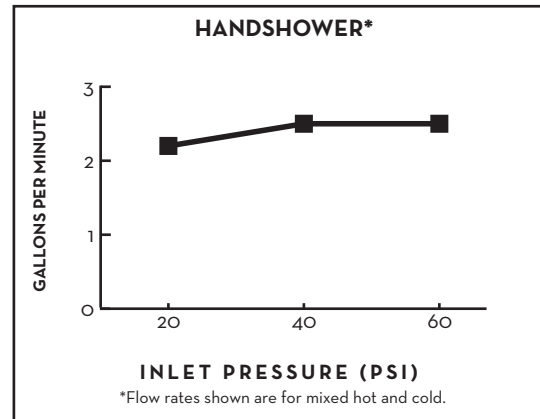

Pictured:
859/928 Hand Shower Set on Adjustable Bar

Features:

- 5 ft. (1.5m) Decorative Metal Hose
- Hand Shower includes flow restrictor
- Wall Elbow
- 24" Adjustable Bar
- Maximum Hand Shower Flow Rate: 2.5 GPM (9.5L/min)

Description	Product Number	Available Finishes	Finish Code
Complete Personal Hand Shower Set (Includes Hand Shower, Wall Elbow, Hose & Adjustable Bar)	859/928	Polished Chrome	100
		Brushed Nickel	144
		Platinum Nickel	150
Personal Hand Shower Only	861/008		

HAND SHOWER

ADJUSTABLE BAR

ROUGH-IN DIAGRAM FOR WALL ELBOW SHOWN ON REVERSE SIDE

CODES & STANDARDS

These products meet and exceed the following codes and standards:

- ASME A112.18.1
- CSA B125.1

WALL ELBOW

IMPORTANT: These measurements are subject to change or cancellation. No responsibility is assumed for use of superseded or voided pages.