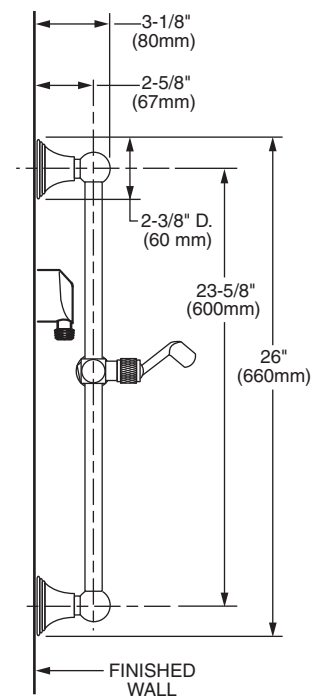

Pictured:
859/928 Hand Shower Set on Adjustable Bar

Features:

- 5 ft. (1.5m) Decorative Metal Hose
- Hand Shower includes flow restrictor
- Wall Elbow
- 24" Adjustable Bar
- Maximum Hand Shower Flow Rate: 2.5 GPM (9.5L/min)

Description	Product Number	Available Finishes	Finish Code
Complete Personal Hand Shower Set (Includes Hand Shower, Wall Elbow, Hose & Adjustable Bar)	859/928	Polished Chrome	100
		Brushed Nickel	144
		Platinum Nickel	150
Personal Hand Shower Only	861/008		

HAND SHOWER

ADJUSTABLE BAR

ROUGH-IN DIAGRAM FOR WALL ELBOW SHOWN ON REVERSE SIDE

CODES & STANDARDS

These products meet and exceed the following codes and standards:

- ASME A112.18.1
- CSA B125.1

WALL ELBOW

IMPORTANT: These measurements are subject to change or cancellation. No responsibility is assumed for use of superseded or voided pages.