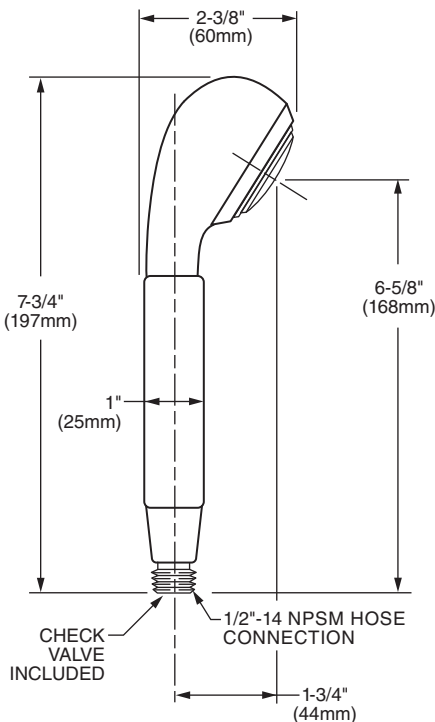

Pictured:
859/928 Hand Shower Set on Adjustable Bar

Features:

- 5 ft. (1.5m) Decorative Metal Hose
- Hand Shower includes flow restrictor
- Wall Elbow
- 24" Adjustable Bar
- Maximum Hand Shower Flow Rate: 2.5 GPM (9.5L/min)

Description	Product Number	Available Finishes	Finish Code
Complete Personal Hand Shower Set (Includes Hand Shower, Wall Elbow, Hose & Adjustable Bar)	859/928	Polished Chrome	100
		Brushed Nickel	144
		Platinum Nickel	150
Personal Hand Shower Only	861/008		

HAND SHOWER

ADJUSTABLE BAR

ROUGH-IN DIAGRAM FOR WALL ELBOW SHOWN ON REVERSE SIDE

CODES & STANDARDS

These products meet and exceed the following codes and standards:

- ASME A112.18.1
- CSA B125.1

WALL ELBOW

IMPORTANT: These measurements are subject to change or cancellation. No responsibility is assumed for use of superseded or voided pages.