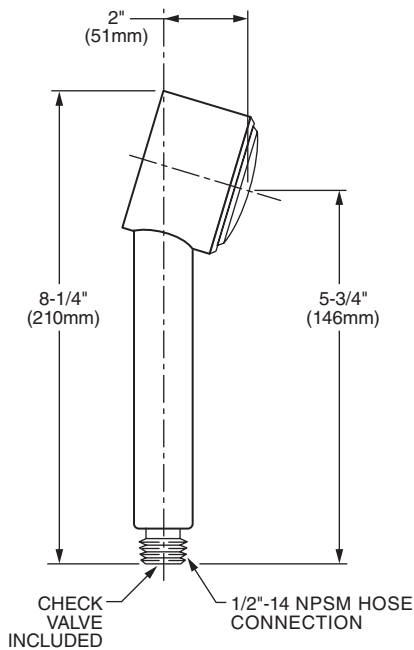

### Features:

- European Minimalist Design
- 5 ft. (1.5m) Metal Hose
- Hand Shower includes flow restrictor
- Multifunction hand shower with 3-spray functions
- 24" Adjustable Bar with bracket
- Maximum Hand Shower Flow Rate: 2.5 GPM (9.5L/min)

Description	Product Number	Available Finishes	Finish Code
Complete Personal Hand Shower Set (Includes Hand Shower, Wall Elbow, Hose & Adjustable Bar)	831/O98	Polished Chrome Brushed Nickel Platinum Nickel	100 144 150
Personal Hand Shower Only	861/O06		

**HAND SHOWER**

**ADJUSTABLE BAR**

ROUGH-IN DIAGRAM FOR WALL ELBOW SHOWN ON REVERSE SIDE

## CODES & STANDARDS

These products meet and exceed the following codes and standards:

- ASME A112.18.1
- CSA B125.1

**WALL ELBOW**

IMPORTANT: These measurements are subject to change or cancellation. No responsibility is assumed for use of superseded or voided pages.