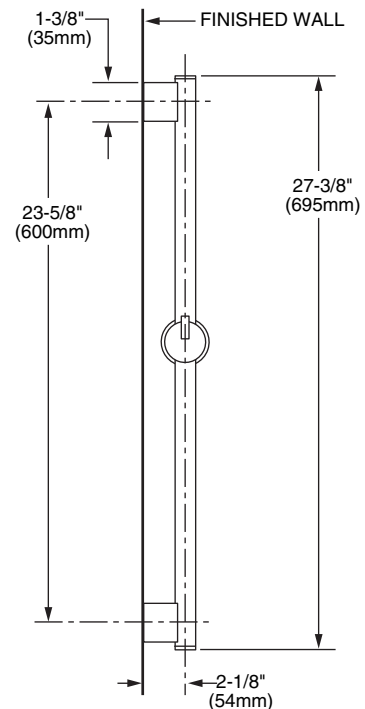

### Features:

- European Minimalist Design
- 5 ft. (1.5m) Metal Hose
- Hand Shower includes flow restrictor
- Multifunction hand shower with 3-spray functions
- 24" Adjustable Bar with bracket
- Maximum Hand Shower Flow Rate: 2.5 GPM (9.5L/min)

Description	Product Number	Available Finishes	Finish Code
Complete Personal Hand Shower Set (Includes Hand Shower, Wall Elbow, Hose & Adjustable Bar)	831/O98	Polished Chrome Brushed Nickel Platinum Nickel	100 144 150
Personal Hand Shower Only	861/O06		

**HAND SHOWER**

**ADJUSTABLE BAR**

ROUGH-IN DIAGRAM FOR WALL ELBOW SHOWN ON REVERSE SIDE

## CODES & STANDARDS

These products meet and exceed the following codes and standards:

- ASME A112.18.1
- CSA B125.1

**WALL ELBOW**

IMPORTANT: These measurements are subject to change or cancellation. No responsibility is assumed for use of superseded or voided pages.