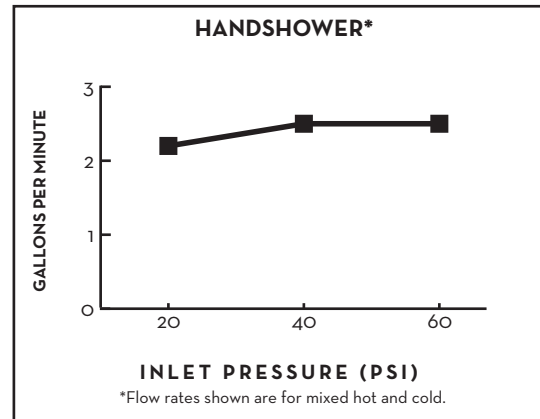

CODES & STANDARDS

These products meet and exceed the following codes and standards:

- ASME A112.18.1
- CSA B125.1

WALL ELBOW

IMPORTANT: These measurements are subject to change or cancellation. No responsibility is assumed for use of superseded or voided pages.