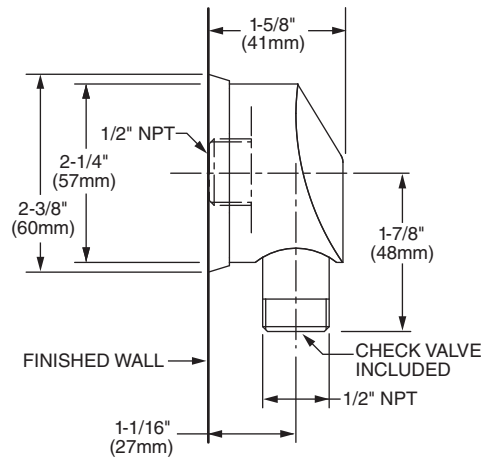

### Features:

- European Minimalist Design
- 5 ft. (1.5m) Metal Hose
- Hand Shower includes flow restrictor
- Multifunction hand shower with 3-spray functions
- 24" Adjustable Bar with bracket
- Maximum Hand Shower Flow Rate: 2.5 GPM (9.5L/min)

**HAND SHOWER**

**ADJUSTABLE BAR**

ROUGH-IN DIAGRAM FOR WALL ELBOW SHOWN ON REVERSE SIDE

## CODES & STANDARDS

These products meet and exceed the following codes and standards:

- ASME A112.18.1
- CSA B125.1

**WALL ELBOW**

IMPORTANT: These measurements are subject to change or cancellation. No responsibility is assumed for use of superseded or voided pages.