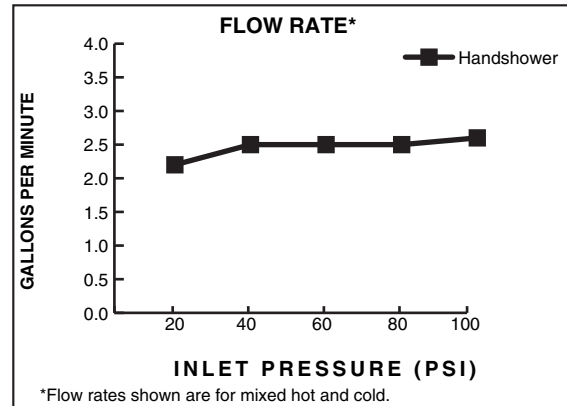

CODES & STANDARDS

These products meet and exceed the following codes and standards:

ASME A112.18.1

CSA B125

WALL BRACKET