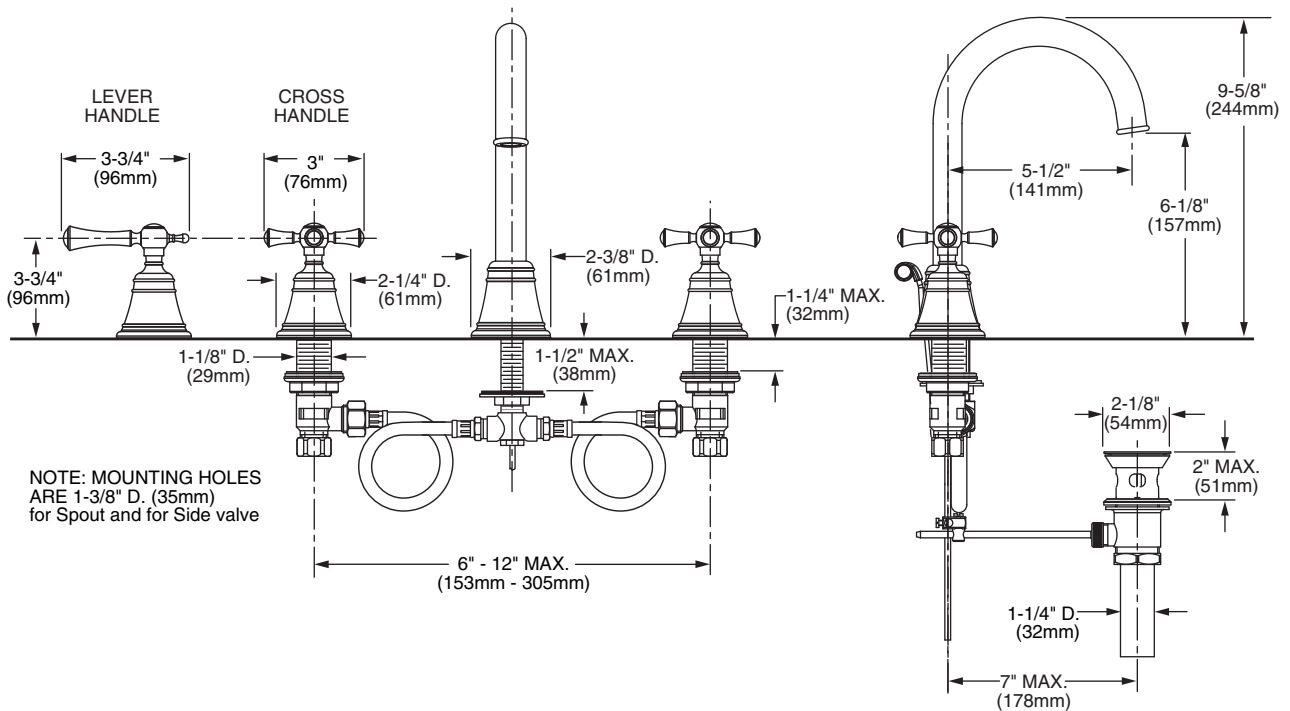

Features:

- Cast brass spout and side valves
- Ceramic disc valve cartridge
- Flexible Hose Connections for 6"-12" installations
- Available with Cross or Lever Handles
- Includes 1-1/4" drain assembly

Pictured: 842/013 Widespread Faucet with Cross Handles

Maximum Flow Rate: 2.2 GPM (8.3L/min)

	Handle Type	Product Number
Widespread Faucet	Cross	842/013
Widespread Faucet	Lever	842/813

Available Finishes:	Finish Code
Polished Chrome	100
Old Bronze	105
Brushed Nickel	144
Platinum Nickel	150
Antique Nickel	444