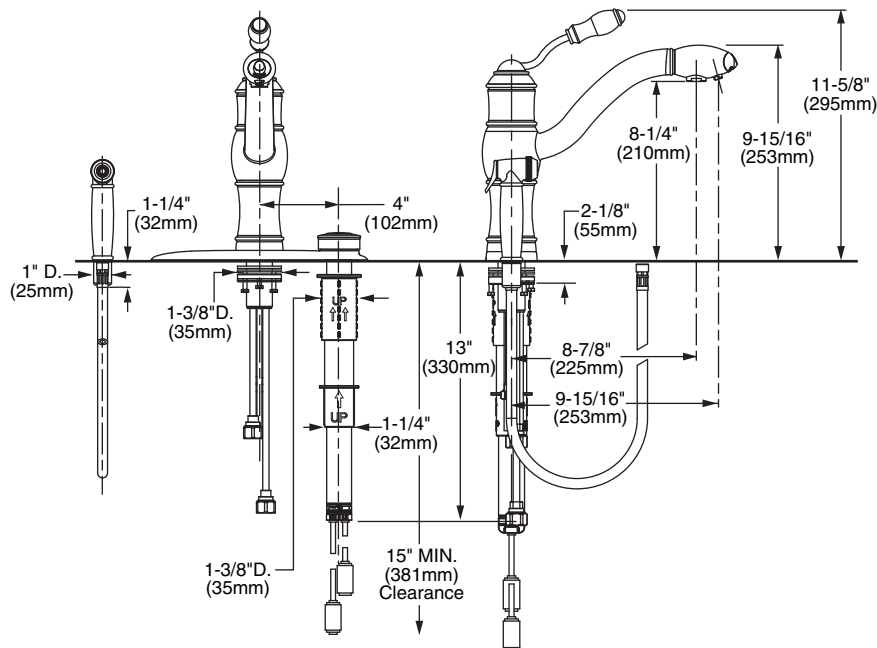

### Features:

- Drop-In patented filter retains fluoride
- Reduces Chlorine 97.3%, Lead 99.3% and Cysts 99.99%
- Improves taste and eliminates odors
- Reduces turbidity (cloudiness) and particulate (other solids)
- Digital Reminder prompts filter replacement
- Filter can be mounted on sink surface or under counter
- Easy installation filter - drop-in and twist into place
- Includes 2 replacement filters
- Includes optional 10" Cover Plate with 2 holes
- 8-7/8" Swing Spout
- All metal Side Spray available
- Available with and without Side Spray

Pictured: 853/860 Kitchen Filter Faucet with Side Spray

Maximum Flow Rate: 2.2 GPM (8.3L/min)

	Handle Type	Product Number
Kitchen Filter Faucet	Lever	853/800
Kitchen Filter Faucet with Side Spray	Lever	853/860

Available Finishes:	Finish Code
Polished Chrome	100
Old Bronze	105
Brushed Nickel	144
Antique Nickel	444

Accessories		Product Number
Water Chiller Unit		899/861/191
Replacement Filters	1 each	A963858.191
Replacement Filters	Case of 12	A962260.191
10" Cover Plate - 1-Hole		H960747

**IMPORTANT:** These measurements are subject to change or cancellation. No responsibility is assumed for use of superseded or voided pages.