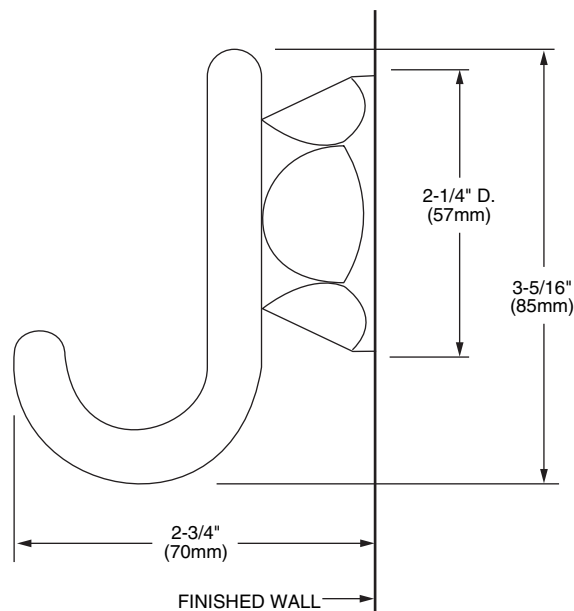

**Features:**

- Solid Brass Construction
- Concealed Mounting

	Product Number
Robe Hook	018/010

Available Finishes:	Finish Code
Polished Chrome	100
Brushed Nickel	144
Platinum Nickel	150

**IMPORTANT:** These measurements are subject to change or cancellation. No responsibility is assumed for use of superseded or voided pages.