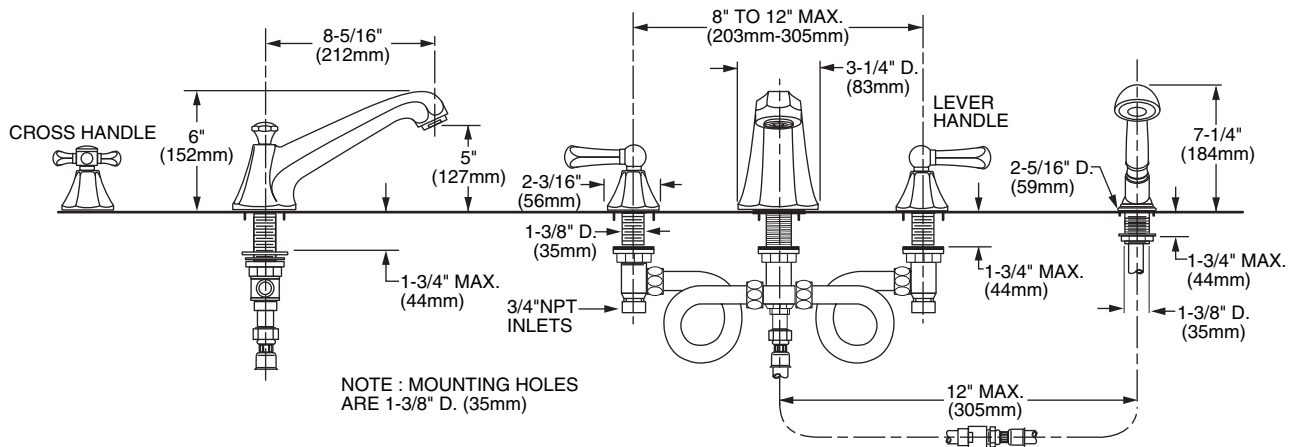

Features:

- Cast brass spout and valves
- Ceramic disc valve cartridge
- Flexible Hose Connections for 8"-12" installations
- Available with Cross or Lever Handles
- Available with or without Hand Shower
- Hand Shower features 6-1/2 ft (2m) metal hose

Pictured: 818/007 Roman Tub Set with Hand Shower with Lever Handles

Maximum Hand Shower Flow Rate: 2.5 GPM (9.5L/min)

| | Handle Type | Product Number |
|--------------------------------|-------------|----------------|
| Roman Tub Set | Cross | 818/333 |
| Roman Tub Set | Lever | 818/313 |
| Roman Tub Set with Hand Shower | Cross | 818/037 |
| Roman Tub Set with Hand Shower | Lever | 818/007 |

| Available Finishes: | Finish Code |
|---------------------|-------------|
| Polished Chrome | 100 |
| Brushed Nickel | 144 |
| Platinum Nickel | 150 |
| Diamond (PVD) | 167 |

IMPORTANT: These measurements are subject to change or cancellation. No responsibility is assumed for use of superseded or voided pages.