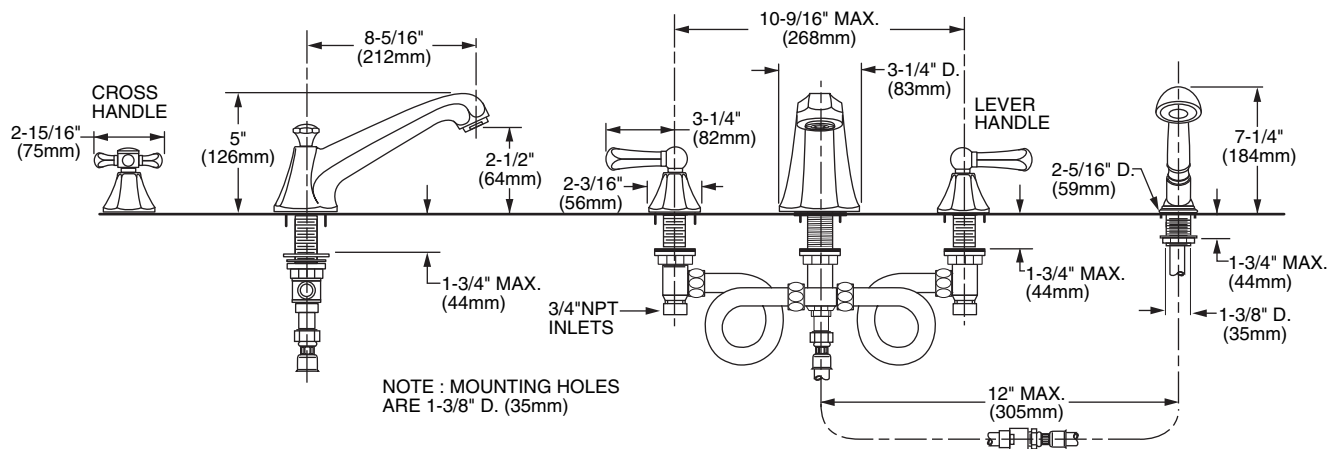

### Features:

- Cast brass spout and valves
- Ceramic disc valve cartridge
- Flexible Hose Connections for 8"-12" installations
- Available with Cross or Lever Handles
- Available with or without Hand Shower
- Hand Shower features 6-1/2 ft (2m) metal hose
- Maximum Hand Shower Flow Rate: 2.5 GPM (9.5L/min)

Pictured: 818/007 Roman Tub Set with Hand Shower with Lever Handles

	Handle Type	Product Number
Roman Tub Set with Hand Shower	Cross	818/037
Roman Tub Set with Hand Shower	Lever	818/007

Available Finishes:	Finish Code
Polished Chrome	100
Brushed Nickel	144
Platinum Nickel	150

**IMPORTANT:** These measurements are subject to change or cancellation. No responsibility is assumed for use of superseded or voided pages.