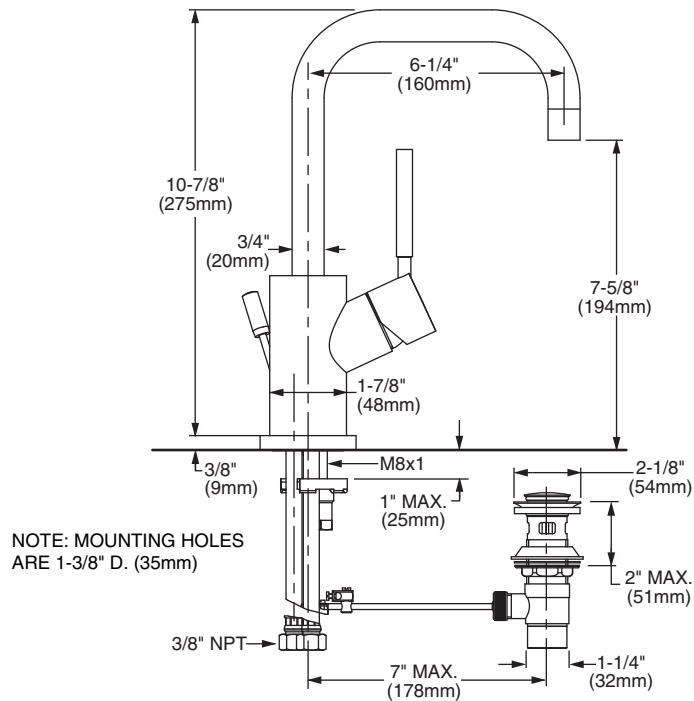

Features:

- European Minimalist Design
- Cast brass spout and body
- Washerless Ceramic disc valve cartridge
- Swivel spout
- 6-1/4" spout
- Includes 1-1/4" drain assembly

Maximum Flow Rate: 2.2 GPM (8.3L/min)

	Handle Type	Product Number	
Single Lever Monoblock Faucet	Lever	814/302	

Available Finishes:	Finish Code
Polished Chrome	100

IMPORTANT: These measurements are subject to change or cancellation. No responsibility is assumed for use of superseded or voided pages.