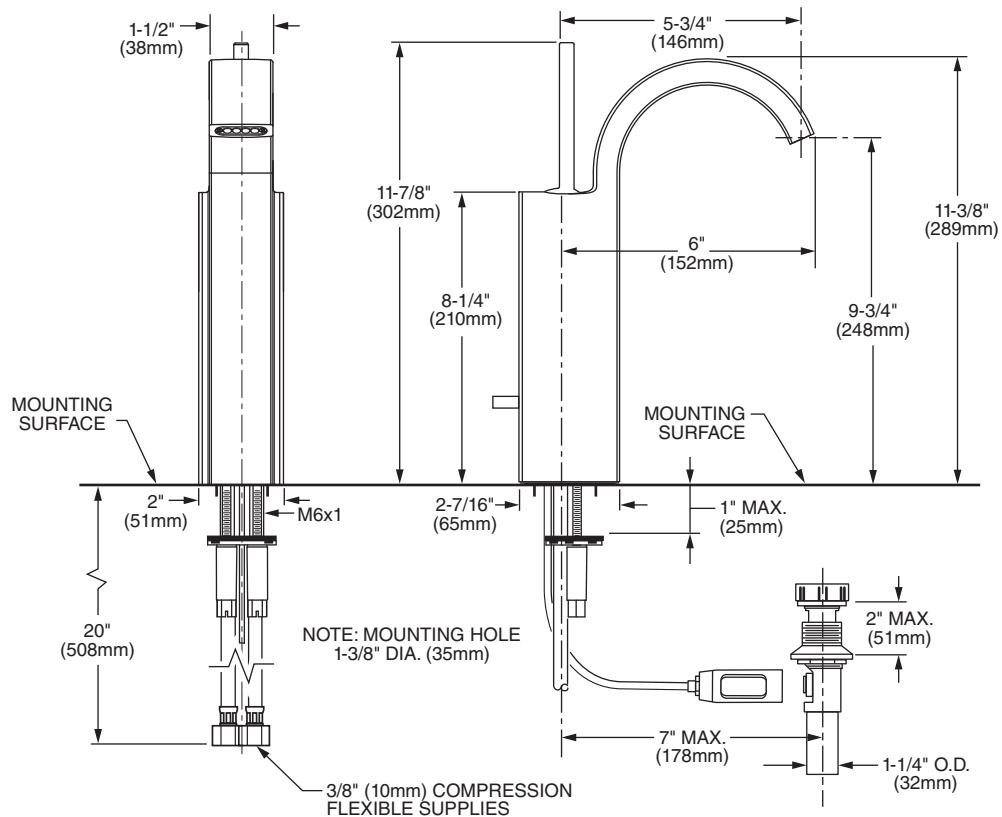

### Features:

- European Minimalist Design
- Cast brass spout and body
- Joystick Multiport ceramic disc valve cartridge
- For use with above counter china and vessels
- 5-3/4" spout
- Speed Connect® with 1-1/4" drain
- Lead Free - Faucet contains ≤ 0.25% total lead content by weighted volume
- Maximum Flow Rate: 1.5 GPM (5.7L/min)

Description	Handle Type	Product Number	Available Finishes	Finish Code
Single Lever Vessel Faucet	Lever	831/701 	Polished Chrome	100
			Brushed Nickel	144
			Platinum Nickel	150

IMPORTANT: These measurements are subject to change or cancellation. No responsibility is assumed for use of superseded or voided pages.