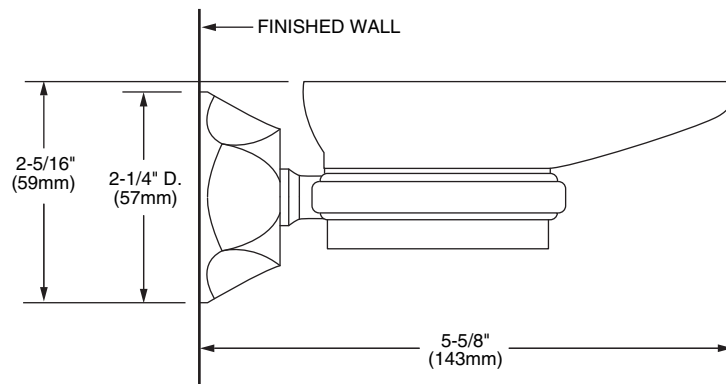

Features:

- Solid Brass Construction
- Concealed Mounting
- Clear Glass Dish

| | Product Number |
|-----------|----------------|
| Soap Dish | 018/132 |

| Available Finishes: | Finish Code |
|---------------------|-------------|
| Polished Chrome | 100 |
| Brushed Nickel | 144 |
| Platinum Nickel | 150 |
| Diamond (PVD) | 167 |

IMPORTANT: These measurements are subject to change or cancellation. No responsibility is assumed for use of superseded or voided pages.