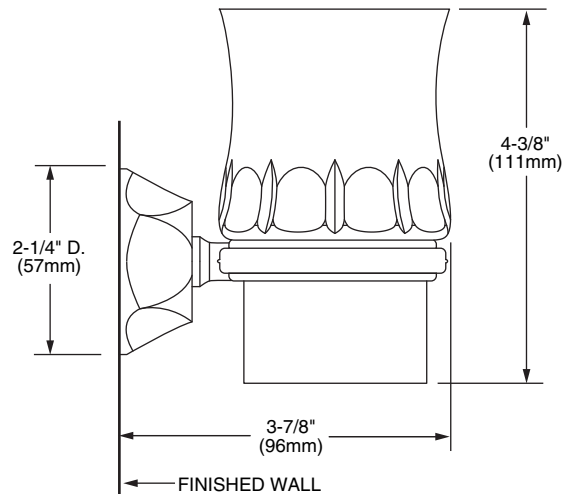

Features:

- Solid Brass Construction
- Concealed Mounting
- Clear Crystal Glass

	Product Number
Tumbler	018/141

Available Finishes:	Finish Code
Polished Chrome	100
Brushed Nickel	144
Platinum Nickel	150
Diamond (PVD)	167

IMPORTANT: These measurements are subject to change or cancellation. No responsibility is assumed for use of superseded or voided pages.