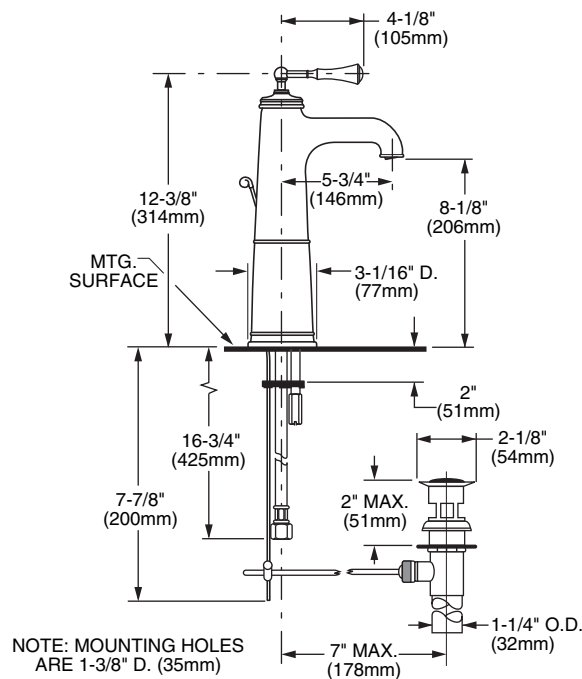

Features:

- Cast brass spout and body
- For use with above counter china and vessels
- 5-3/4" spout
- Available with and without 1-1/4" drain assembly

Maximum Flow Rate: 2.2 GPM (8.3L/min)

	Handle Type	Product Number	
Vessel Monoblock Faucet with Drain	Lever	842/701	♿
Vessel Monoblock Faucet without Drain	Lever	842/913	♿

Available Finishes:	Finish Code
Polished Chrome	100
Old Bronze	105
Brushed Nickel	144
Platinum Nickel	150
Antique Nickel	444

IMPORTANT: These measurements are subject to change or cancellation. No responsibility is assumed for use of superseded or voided pages.