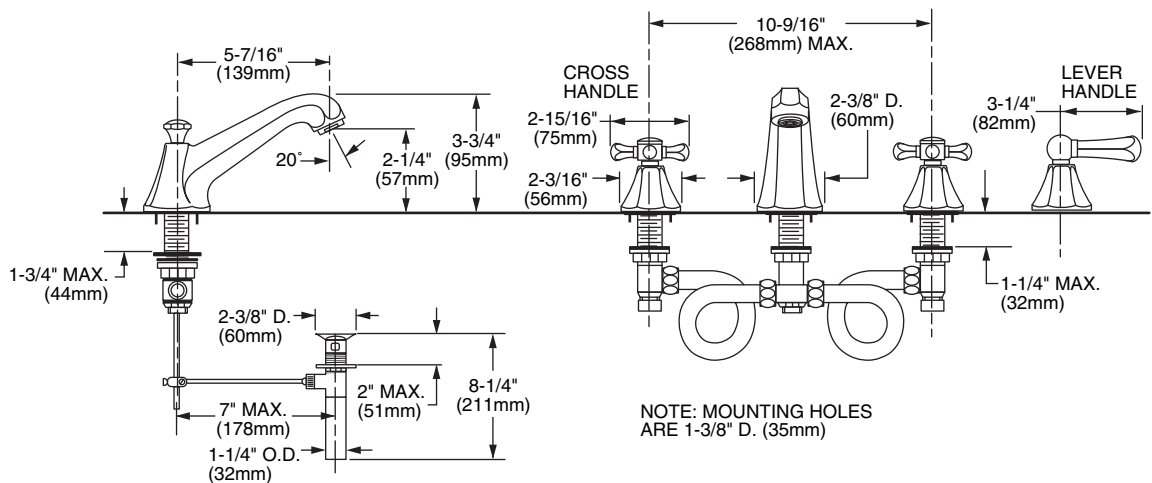

Features:

- Cast brass spout and side valves
- Ceramic disc valve cartridge
- Flexible Hose Connections for 6"-12" installations
- Available with Cross or Lever Handles
- Includes 1-1/4" drain assembly
- Lead Free - Faucet contains $\leq 0.25\%$ total lead content by weighted volume
- Maximum Flow Rate: 1.5 GPM (5.7L/min)

Pictured: 818/033 Widespread Faucet with Cross Handles

	Handle Type	Product Number
Widespread Faucet	Cross	818/033
Widespread Faucet	Lever	818/003

Available Finishes:	Finish Code
Polished Chrome	100
Brushed Nickel	144
Platinum Nickel	150