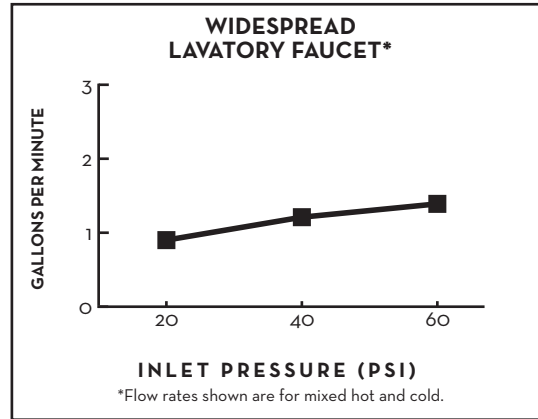

Features:

- Cast brass spout and side valves
- Ceramic disc valve cartridges
- Flexible Hose Connections for 6"-12" installations
- Available in 3 handle options
- Includes 1-1/4" drain assembly
- Lead Free - Faucet contains ≤ 0.25% total lead content by weighted volume
- Maximum Flow Rate: 1.5 GPM (5.7L/min)

ROUGH-IN DIAGRAM
SHOWN ON REVERSE SIDE

Handle Options:

Cross Handle

Straight Lever

Crystal Lever

CODES & STANDARDS

These products meet and exceed the following codes and standards:

- ASME A112.18.1
- CSA B125.1
- NSF 61/Section 9
- EPA WaterSense® High Efficiency Lavatory Faucet Specification
- Certified Compliant with 0.25% Weighted Average Lead Content Regulations