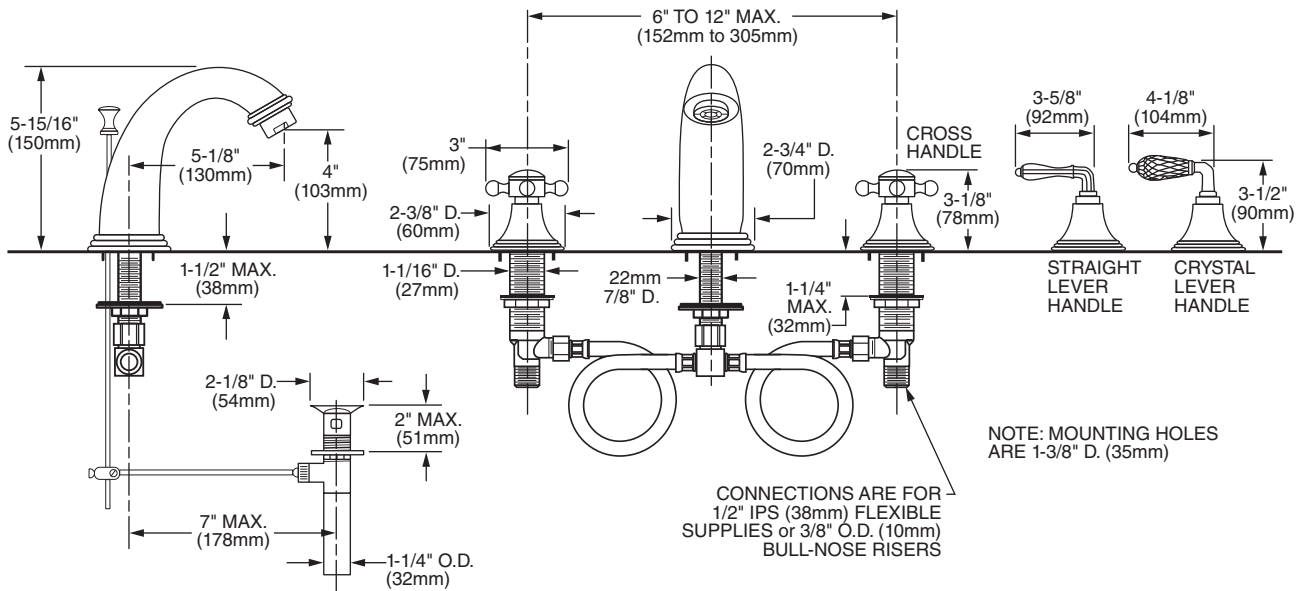

IMPORTANT: These measurements are subject to change or cancellation. No responsibility is assumed for use of superseded or voided pages.