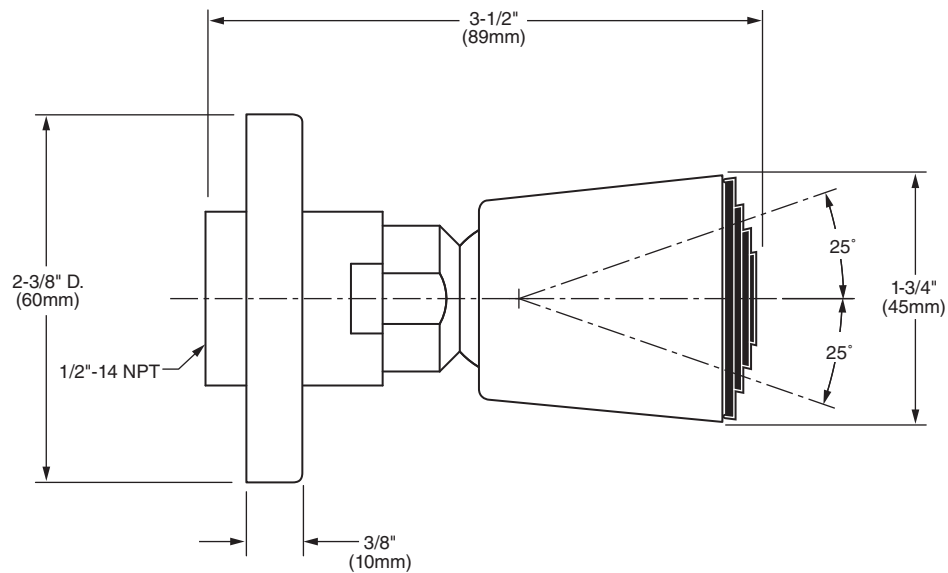

Features:

- Single function spray
- Wall mounted
- Adjustable head
- Compliments the Classic and Savina® collections
- 1/2" NPT female threaded inlet
- Maximum Flow Rate: 2.5 GPM (9.5L/min)

Description	Product Number	Available Finishes	Finish Code
Body Spray	860/007	Polished Chrome	100
		Brushed Nickel	144
		Platinum Nickel	150