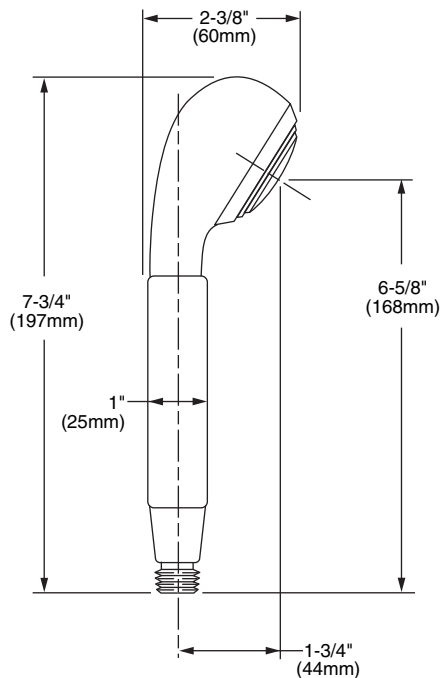

### Features:

- 5 ft. (1.5m) Metal Hose
- Hand Shower includes flow restrictor
- Maximum Hand Shower Flow Rate: 2.5 GPM (9.5L/min)

**Pictured:** 818/923 Hand Shower Set on Adjustable Bar

Rough & Trim Options	Product Number
<b>Hand Shower</b>	861/008
<b>Complete Personal Hand Shower Set -</b> - Includes Hand Shower, Wall Elbow, Hose & Wall Bracket	859/023
<b>Complete Personal Hand Shower Set on Adjustable Bar -</b> -Includes Hand Shower, Wall Elbow, Hose & Adjustable Bar	818/923

Available Finishes:	Finish Code
Polished Chrome	100
Brushed Nickel	144
Platinum Nickel	150

**HAND SHOWER**

**ADJUSTABLE BAR**

ROUGH-IN DIAGRAM FOR **WALL BRACKET AND WALL ELBOW** SHOWN ON REVERSE SIDE

### CODES & STANDARDS

These products meet and exceed the following codes and standards:

**ASME A112.18.1**

**CSA B125**

**WALL BRACKET**

**WALL ELBOW**

**IMPORTANT:** These measurements are subject to change or cancellation. No responsibility is assumed for use of superseded or voided pages.