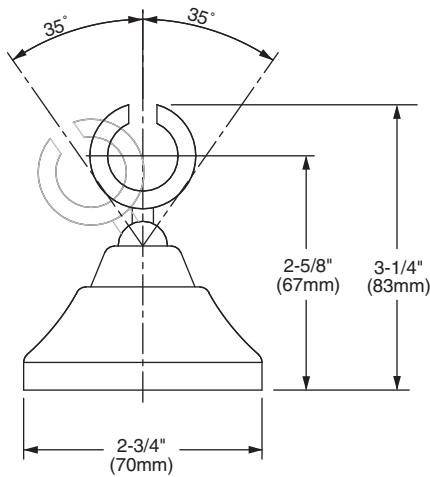

### Features:

- 5 ft. (1.5m) Metal Hose
- Hand Shower includes flow restrictor
- Maximum Hand Shower Flow Rate: 2.5 GPM (9.5L/min)

**Pictured:** 818/923 Hand Shower Set on Adjustable Bar

Rough & Trim Options	Product Number
<b>Hand Shower</b>	861/008
<b>Complete Personal Hand Shower Set -</b> - Includes Hand Shower, Wall Elbow, Hose & Wall Bracket	859/023
<b>Complete Personal Hand Shower Set on Adjustable Bar -</b> -Includes Hand Shower, Wall Elbow, Hose & Adjustable Bar	818/923

Available Finishes:	Finish Code
Polished Chrome	100
Brushed Nickel	144
Platinum Nickel	150

**HAND SHOWER**

**ADJUSTABLE BAR**

ROUGH-IN DIAGRAM FOR **WALL BRACKET AND WALL ELBOW** SHOWN ON REVERSE SIDE

### CODES & STANDARDS

These products meet and exceed the following codes and standards:

**ASME A112.18.1**

**CSA B125**

**WALL BRACKET**

**WALL ELBOW**

**IMPORTANT:** These measurements are subject to change or cancellation. No responsibility is assumed for use of superseded or voided pages.