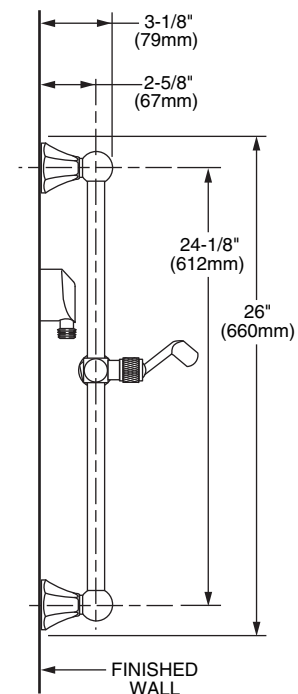

### Features:

- 5 ft. (1.5m) Metal Hose
- Hand Shower includes flow restrictor
- Maximum Hand Shower Flow Rate: 2.5 GPM (9.5L/min)

**Pictured:** 818/923 Hand Shower Set on Adjustable Bar

Rough & Trim Options	Product Number
<b>Hand Shower</b>	861/008
<b>Complete Personal Hand Shower Set -</b> - Includes Hand Shower, Wall Elbow, Hose & Wall Bracket	859/023
<b>Complete Personal Hand Shower Set on Adjustable Bar -</b> -Includes Hand Shower, Wall Elbow, Hose & Adjustable Bar	818/923

Available Finishes:	Finish Code
Polished Chrome	100
Brushed Nickel	144
Platinum Nickel	150

**HAND SHOWER**

**ADJUSTABLE BAR**

ROUGH-IN DIAGRAM FOR **WALL BRACKET AND WALL ELBOW** SHOWN ON REVERSE SIDE

### CODES & STANDARDS

These products meet and exceed the following codes and standards:

**ASME A112.18.1**

**CSA B125**

**WALL BRACKET**

**WALL ELBOW**

**IMPORTANT:** These measurements are subject to change or cancellation. No responsibility is assumed for use of superseded or voided pages.