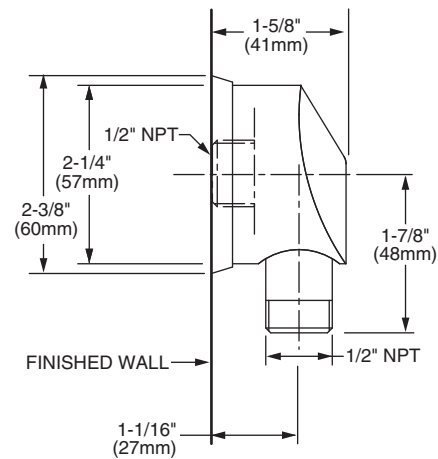

### Features:

- 5 ft. (1.5m) Metal Hose
- Hand Shower includes flow restrictor
- Maximum Hand Shower Flow Rate: 2.5 GPM (9.5L/min)

**Pictured:** 818/923 Hand Shower Set on Adjustable Bar

Rough & Trim Options	Product Number
<b>Hand Shower</b>	861/008
<b>Complete Personal Hand Shower Set -</b> - Includes Hand Shower, Wall Elbow, Hose & Wall Bracket	859/023
<b>Complete Personal Hand Shower Set on Adjustable Bar -</b> -Includes Hand Shower, Wall Elbow, Hose & Adjustable Bar	818/923

Available Finishes:	Finish Code
Polished Chrome	100
Brushed Nickel	144
Platinum Nickel	150

**HAND SHOWER**

**ADJUSTABLE BAR**

ROUGH-IN DIAGRAM FOR **WALL BRACKET AND WALL ELBOW** SHOWN ON REVERSE SIDE

### CODES & STANDARDS

These products meet and exceed the following codes and standards:

**ASME A112.18.1**

**CSA B125**

**WALL BRACKET**

**WALL ELBOW**

**IMPORTANT:** These measurements are subject to change or cancellation. No responsibility is assumed for use of superseded or voided pages.